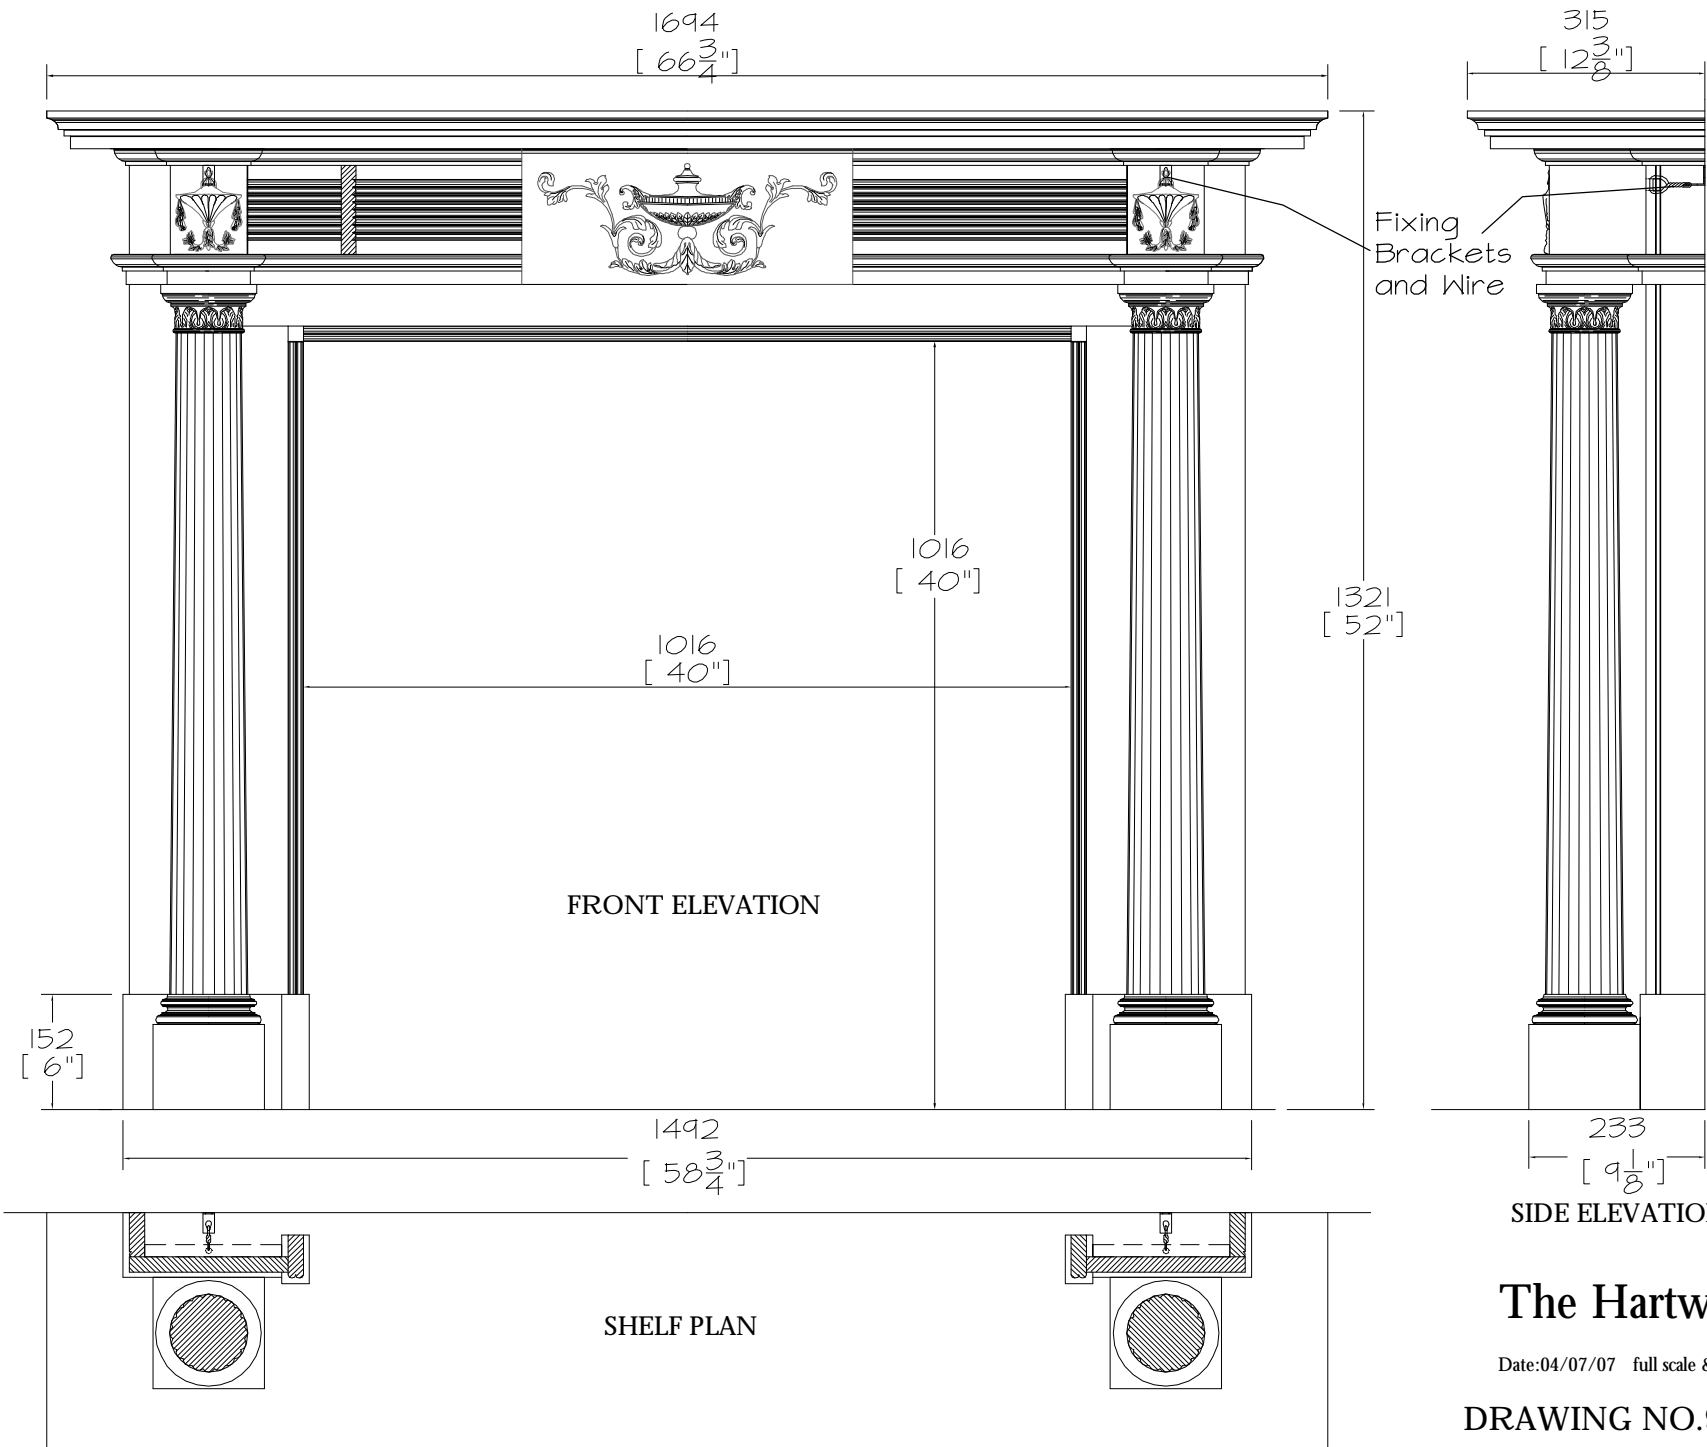

## The Hartwell

Date: 04/07/07 full scale & 1:10

DRAWING NO. 9457r3