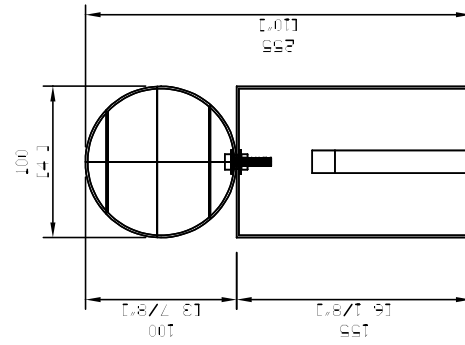

## SPHERICAL DOG Drawing No.DGS0001

Date 16 August 2007

Perspective  
View

Plan

Front Elevation

Side Elevation