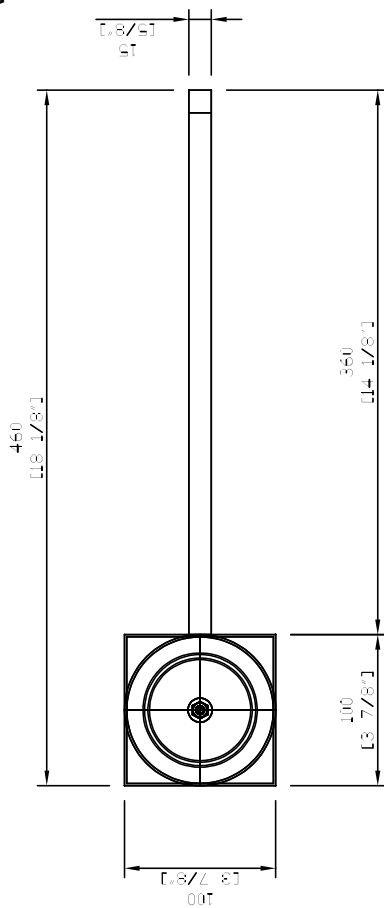

## SPHERICAL DOG Drawing No.DGS0001

Date 16 August 2007

Perspective  
View

Plan

Front Elevation

Side Elevation