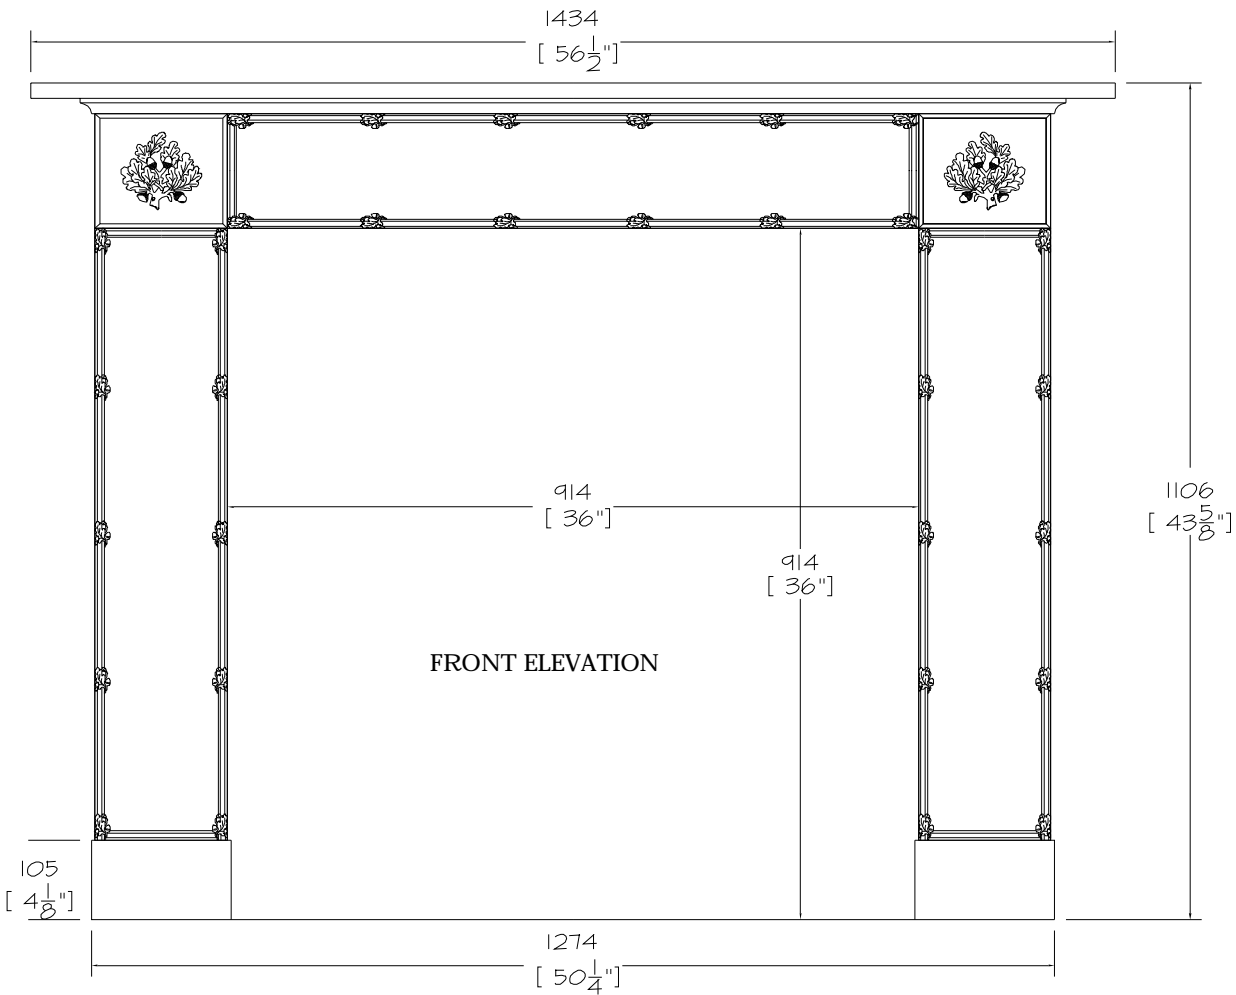

CHESNEY'S

Head Office: 194-202 Battersea Park Road, Battersea, London SW11 4ND
Telephone: 020 7627 1410 Fax: 020 7622 1078
Web Site: www.chesneys.co.uk E mail: sales@chesneys.co.uk

The Ebury
Date: 07/05/09 Scale: 1:10 @ A4
DRAWING NO.9142r7