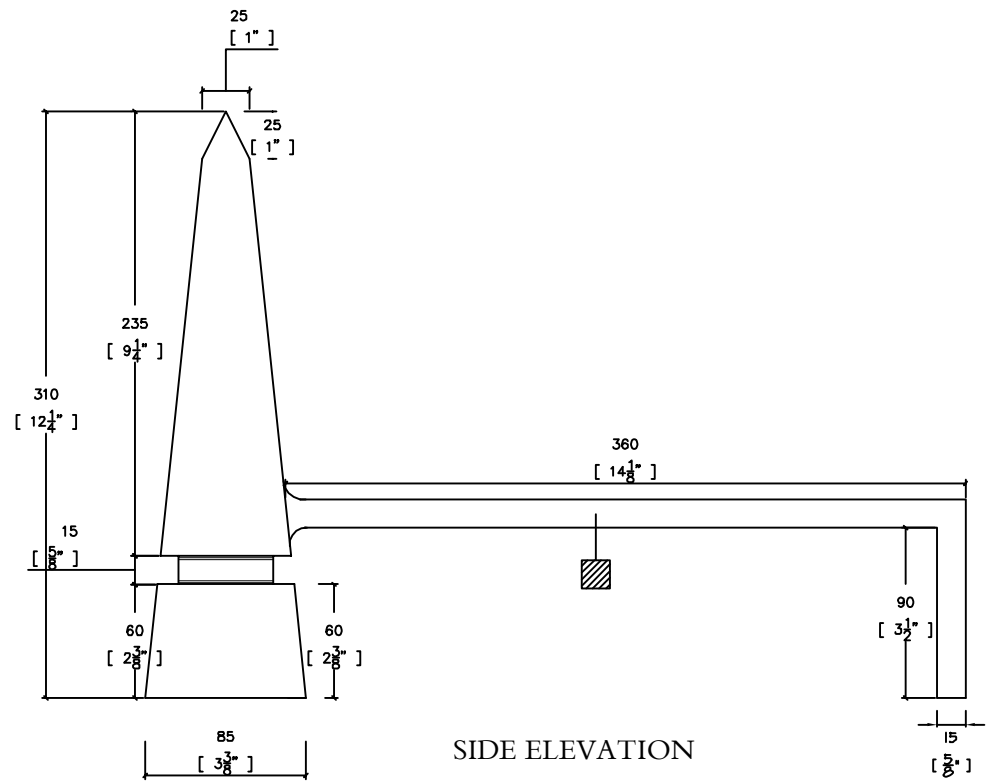

FRONT ELEVATION

SIDE ELEVATION

SECTION THROUGH CENTRE

PLAN

OBELISK DOG

Date: 18/07/07 Scale 1:4

DRAWING NO. YT 0002