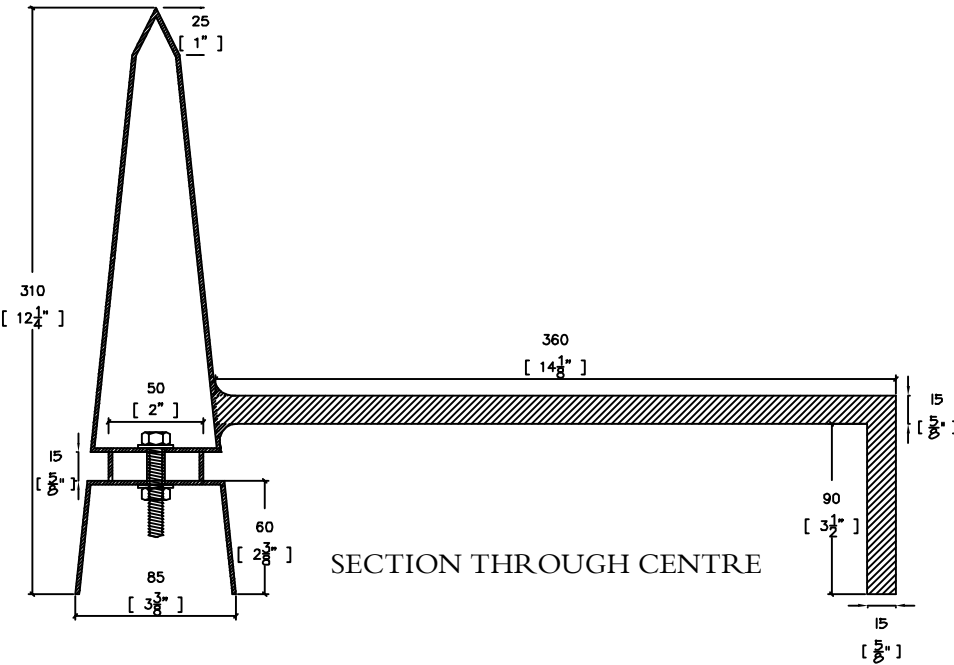

FRONT ELEVATION

SIDE ELEVATION

SECTION THROUGH CENTRE

PLAN

OBELISK DOG

Date: 18/07/07 Scale 1:4

DRAWING NO. YT 0002