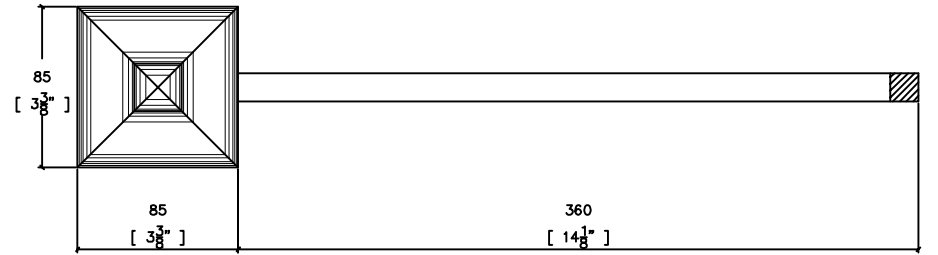

FRONT ELEVATION

SIDE ELEVATION

SECTION THROUGH CENTRE

PLAN

OBELISK DOG

Date: 18/07/07 Scale 1:4

DRAWING NO. YT 0002