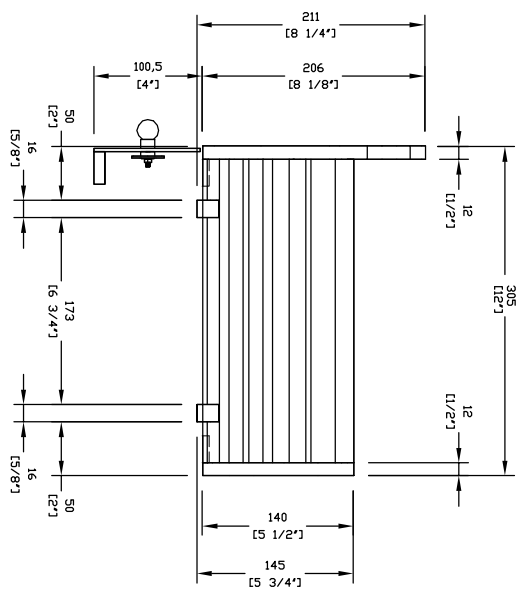

Perspective View

Plan

Side Elevation

Front Elevation

Tyndale Fire Basket for Dogs 18"
Drawing No.DGS0054
 Date 24 April 2009