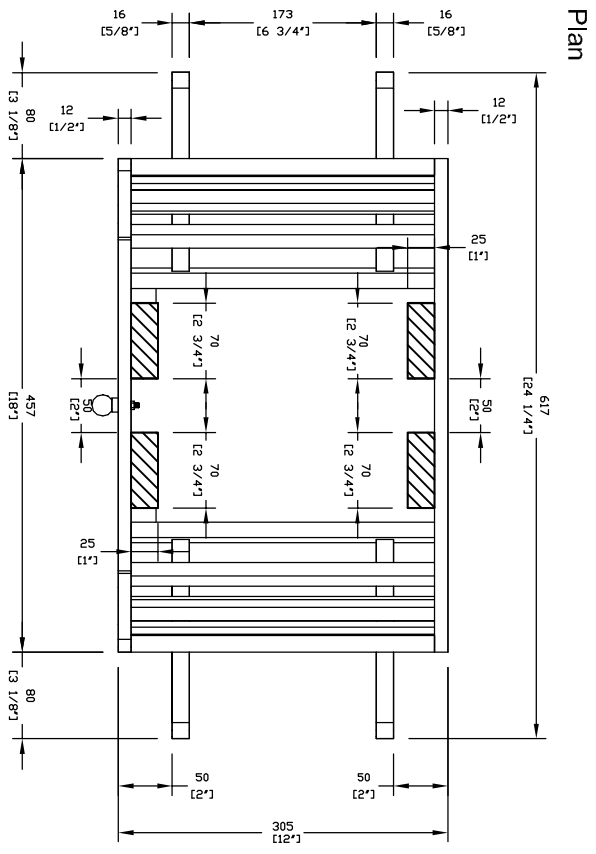

Perspective View

Plan

Side Elevation

Front Elevation

Tyndale Fire Basket for Dogs 18"
Drawing No.DGS0054
 Date 24 April 2009