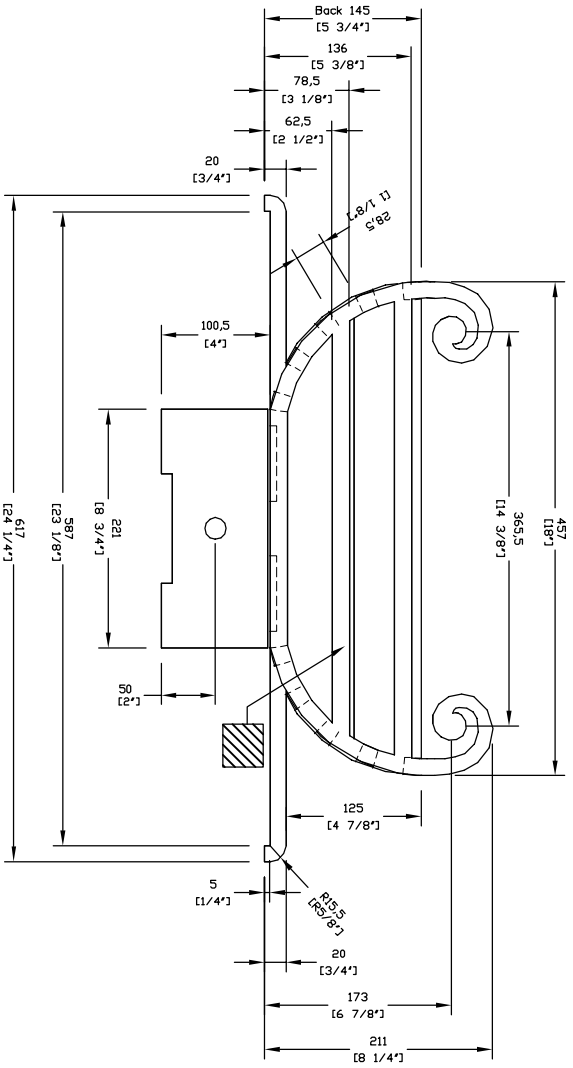

Perspective View

Plan

Side Elevation

Front Elevation

Tyndale Fire Basket for Dogs 18"
Drawing No.DGS0054
 Date 24 April 2009