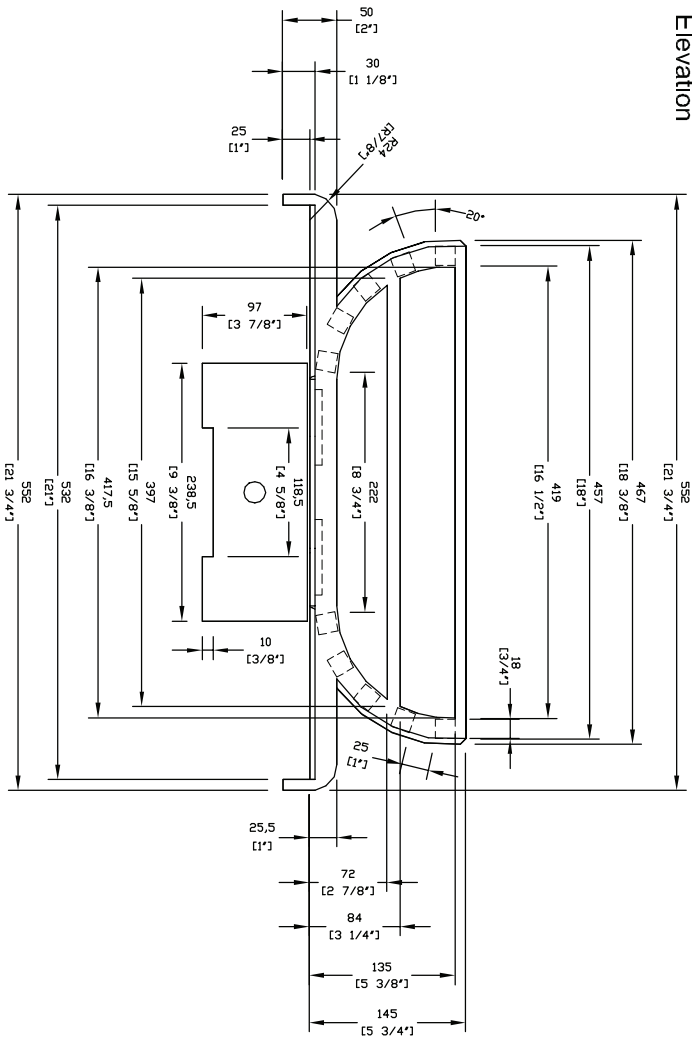

CHESNEY'S

Head Office: 194-202 Battersea Park Road, Battersea, London SW11 4ND

Telephone: 020 7627 1410 Fax: 020 7622 1078

Web Site: www.chesneys.co.uk E mail: sales@chesneys.co.uk

Side Elevation