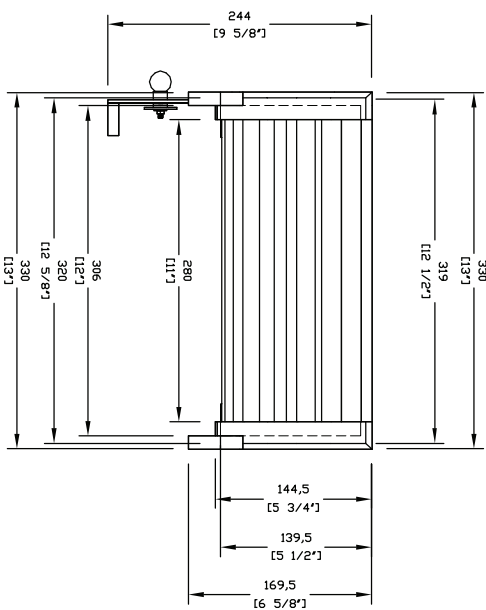

CHESNEY'S

Head Office: 194-202 Battersea Park Road, Battersea, London SW11 4ND

Telephone: 020 7627 1410 Fax: 020 7622 1078

Web Site: www.chesneys.co.uk E mail: sales@chesneys.co.uk

Duckstern for Dogs 18"
Drawing No. DGS0066V2
Date 01 June 2009