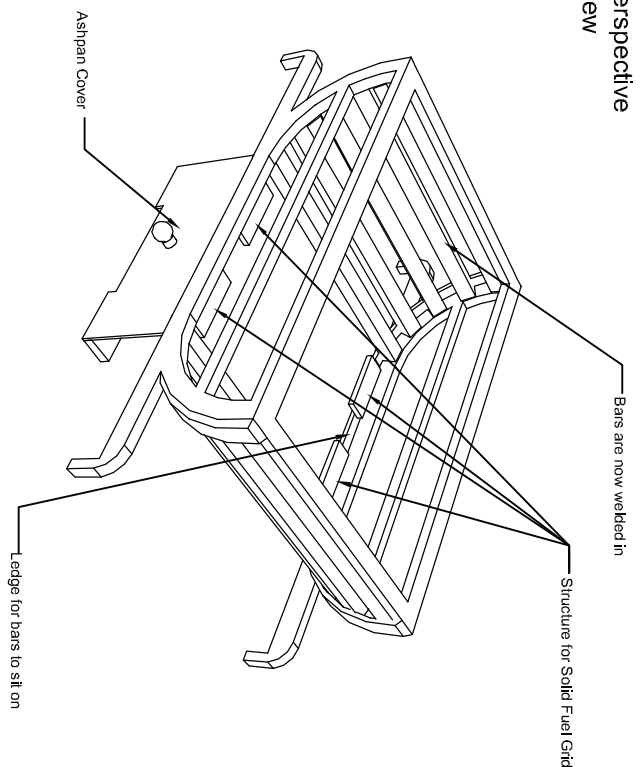

Duckstern for Dogs 18"
 Drawing No. DGS0066V2
 Date 01 June 2009