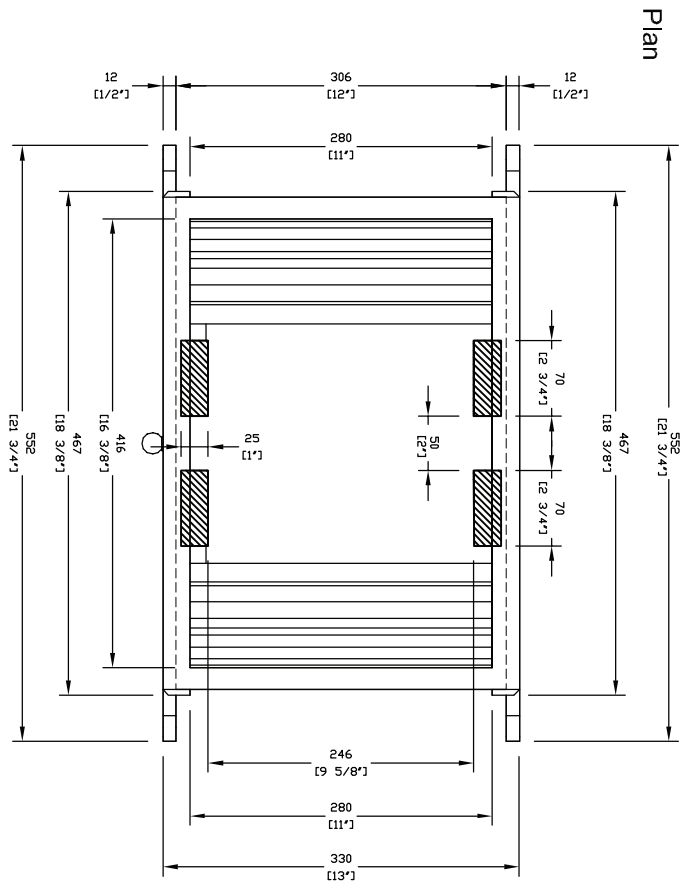

CHESNEY'S

Head Office: 194-202 Battersea Park Road, Battersea, London SW11 4ND

Telephone: 020 7627 1410 Fax: 020 7622 1078

Web Site: www.chesneys.co.uk E mail: sales@chesneys.co.uk

Side Elevation