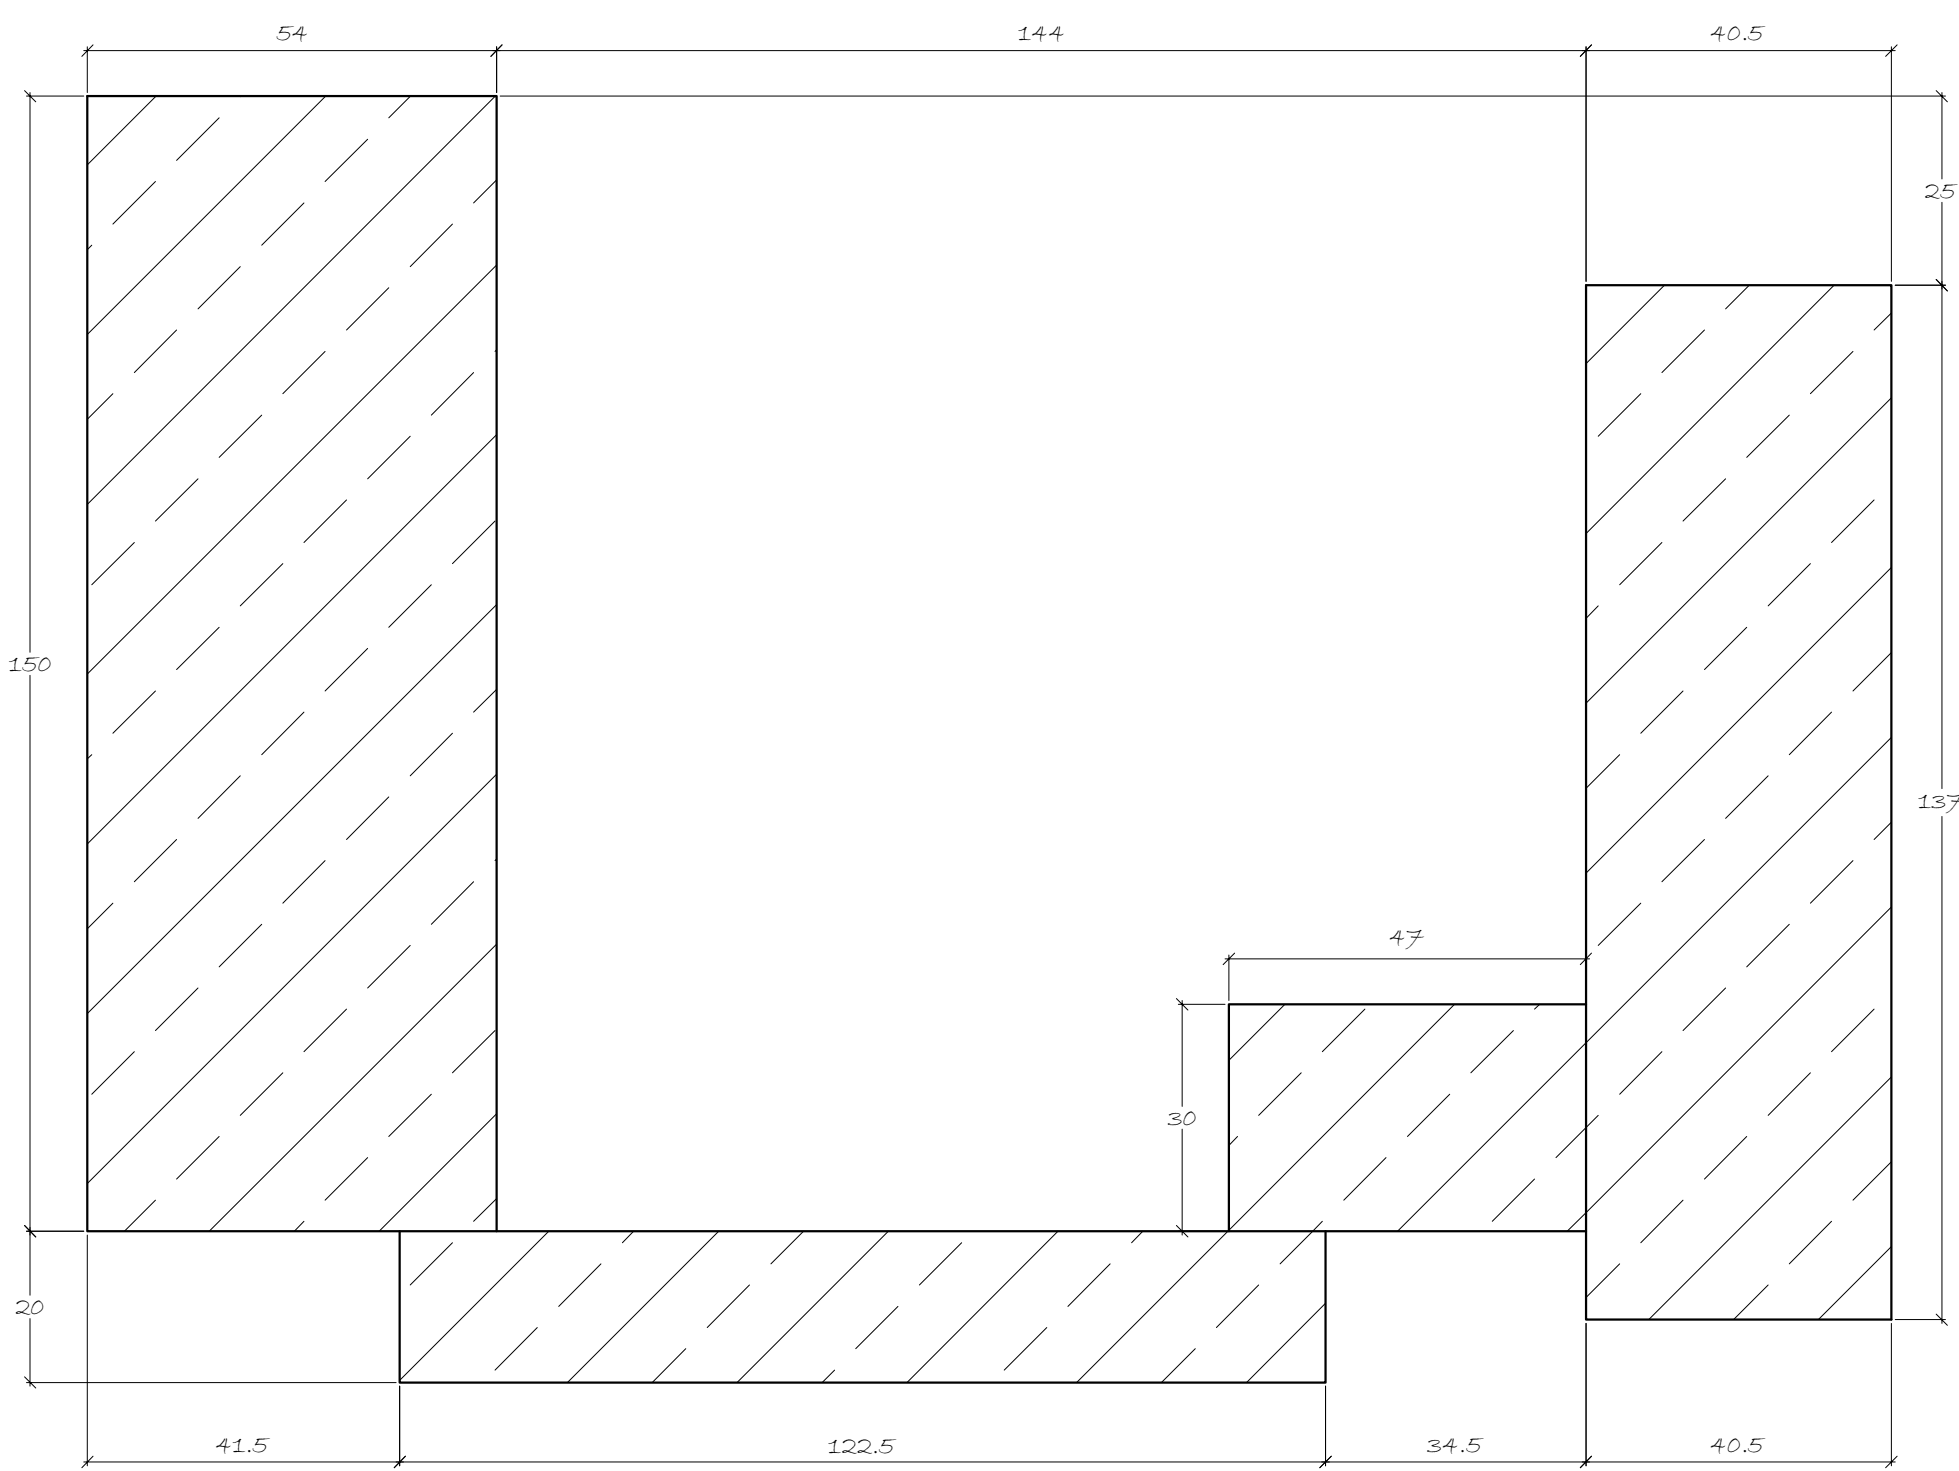

New Design
 Version 4
 (in Cabouca)
 Date: 09/04/2015 Scale: 1:10 @ A4
DRAWING NO. I48I93rI

Section B

Section C

Section A

Isometric view

Left & right jambs
 Frieze & shelf
 Left & right Footlocks
 6 No. components

CHESNEY'S		
Showroom: 194-202 Battersea Park Road, Battersea, London SW11 4ND Telephone: +44 (0) 20 7627 1410 Fax: +44 (0) 20 7622 1078 Web Site: www.chesneys.co.uk E mail: sales@chesneys.co.uk		
Title: New Design Version 4		
Material: Cabouca	Finish:	
Drawing No. 148193r1	Drawn by:	
Date: 09/04/2015	Scale: 1:1	A1