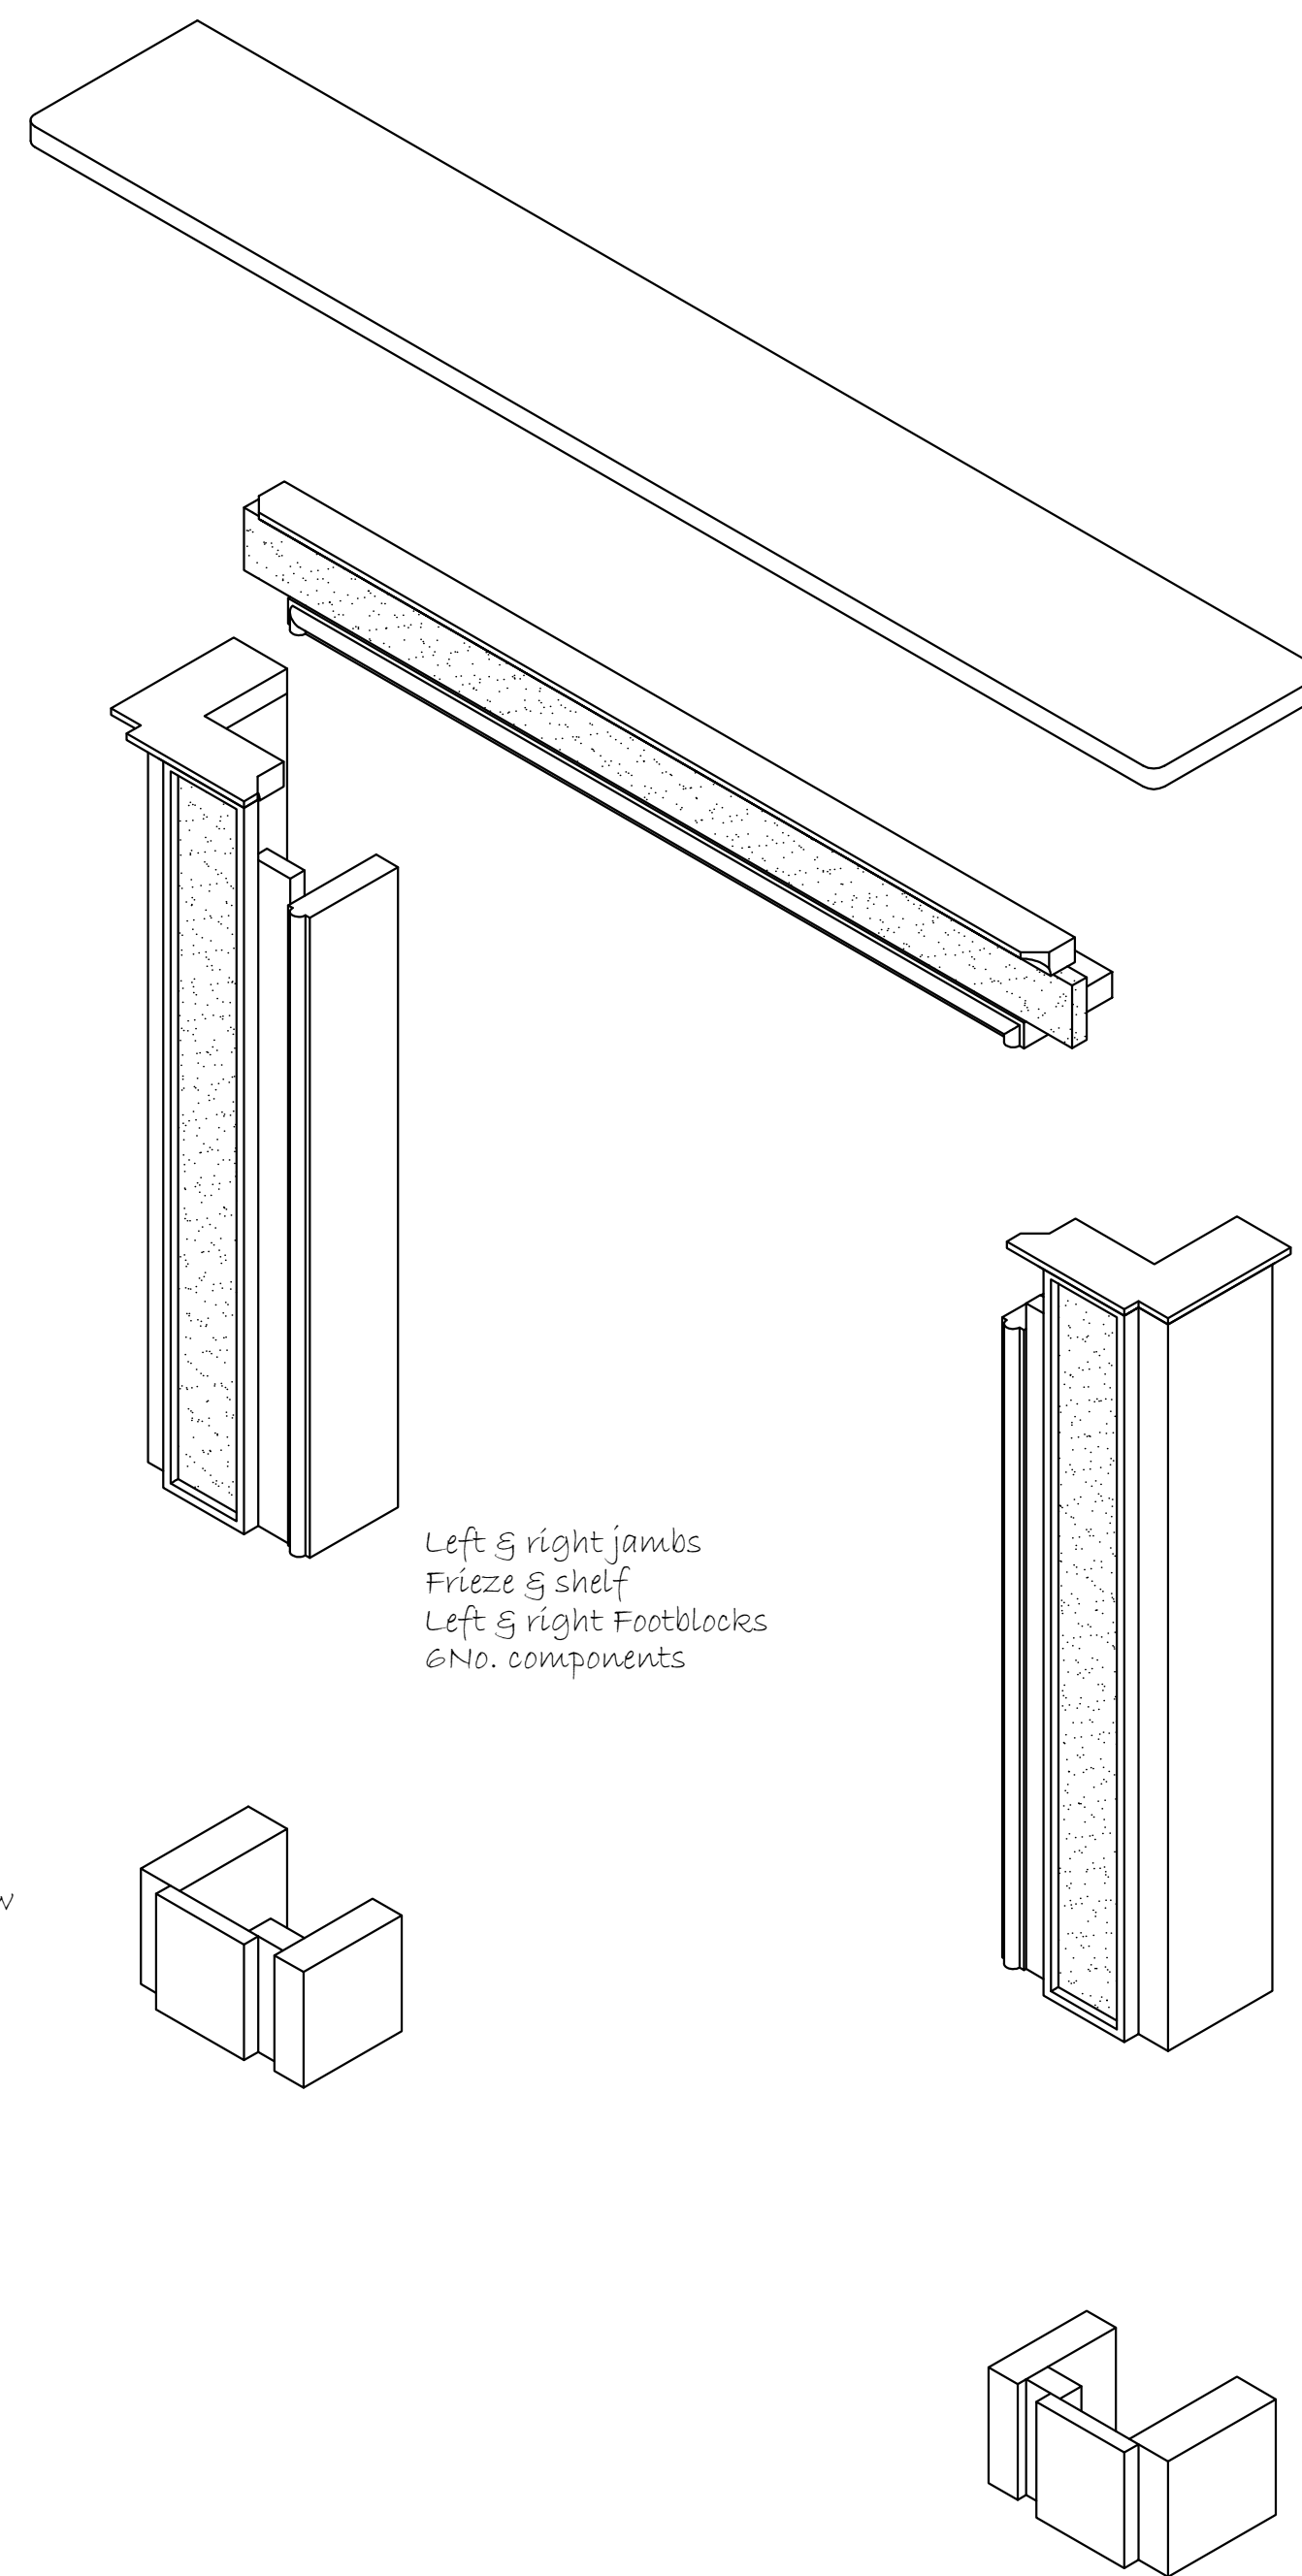

New Design
 Version 4
 (in Cabouca)
 Date: 09/04/2015 Scale: 1:10 @ A4
DRAWING NO. I48I93rI

Section B

Section C

Section A

Isometric view

Left & right jambs
 Frieze & shelf
 Left & right Footlocks
 6 No. components

CHESNEY'S		
Showroom: 194-202 Battersea Park Road, Battersea, London SW11 4ND Telephone: +44 (0) 20 7627 1410 Fax: +44 (0) 20 7622 1078 Web Site: www.chesneys.co.uk E mail: sales@chesneys.co.uk		
Title: New Design Version 4		
Material: Cabouca	Finish:	
Drawing No. 148193r1	Drawn by:	
Date: 09/04/2015	Scale: 1:1	A1