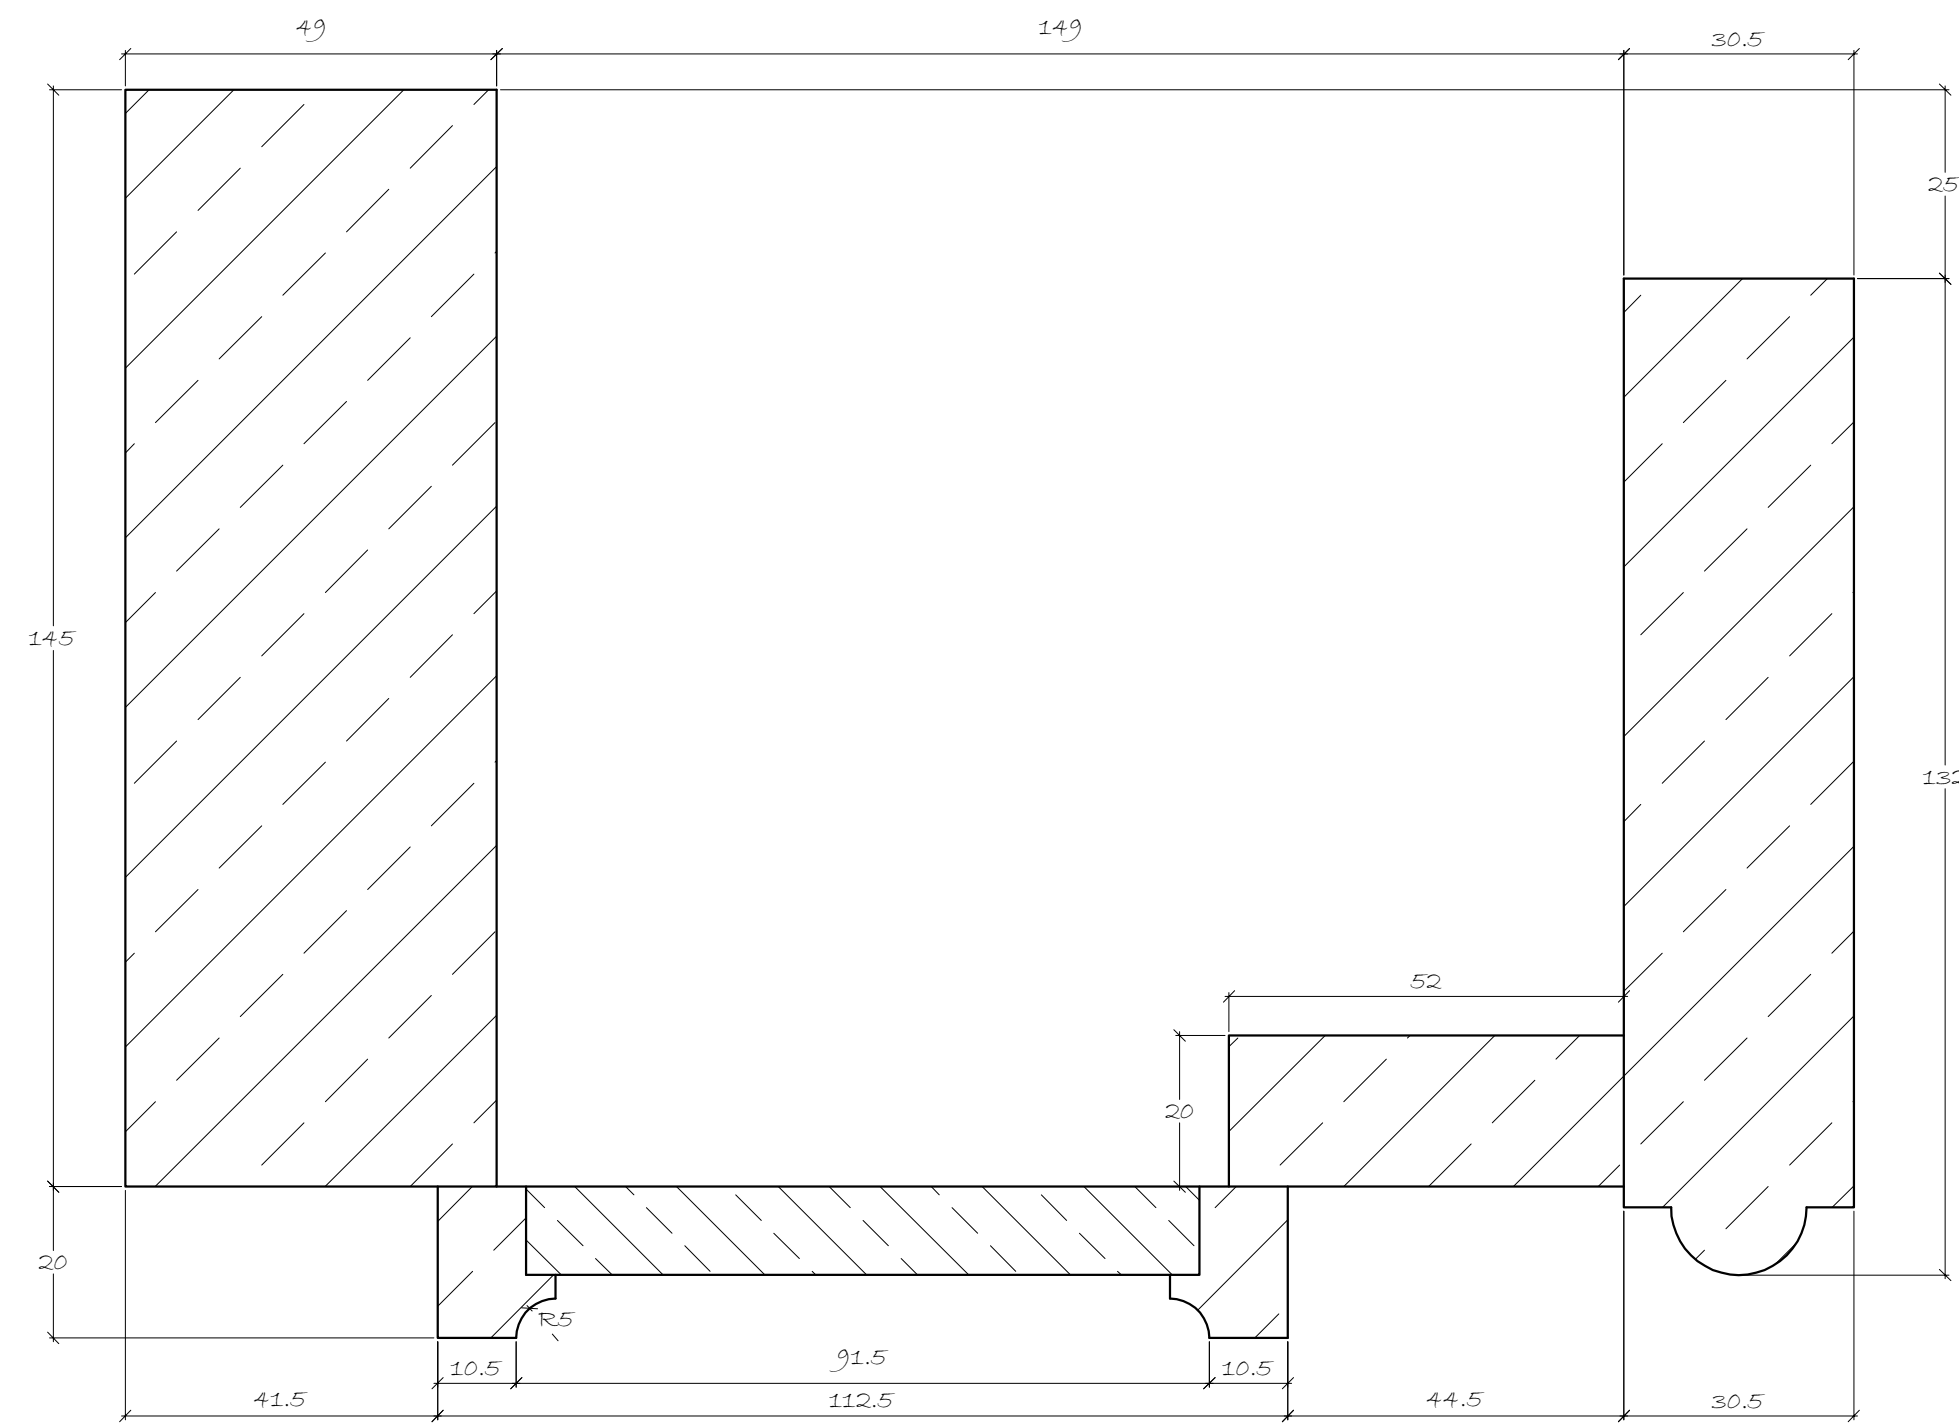

New Design
 Version 4
 (in Cabouca)
 Date: 09/04/2015 Scale: 1:10 @ A4
DRAWING NO. I48I93rI

Section B

Section C

Section A

Isometric view

Left & right jambs
 Frieze & shelf
 Left & right Footlocks
 6 No. components

CHESNEY'S		
Showroom: 194-202 Battersea Park Road, Battersea, London SW11 4ND Telephone: +44 (0) 20 7627 1410 Fax: +44 (0) 20 7622 1078 Web Site: www.chesneys.co.uk E mail: sales@chesneys.co.uk		
Title: New Design Version 4		
Material: Cabouca	Finish:	
Drawing No. 148193r1	Drawn by:	
Date: 09/04/2015	Scale: 1:1	A1