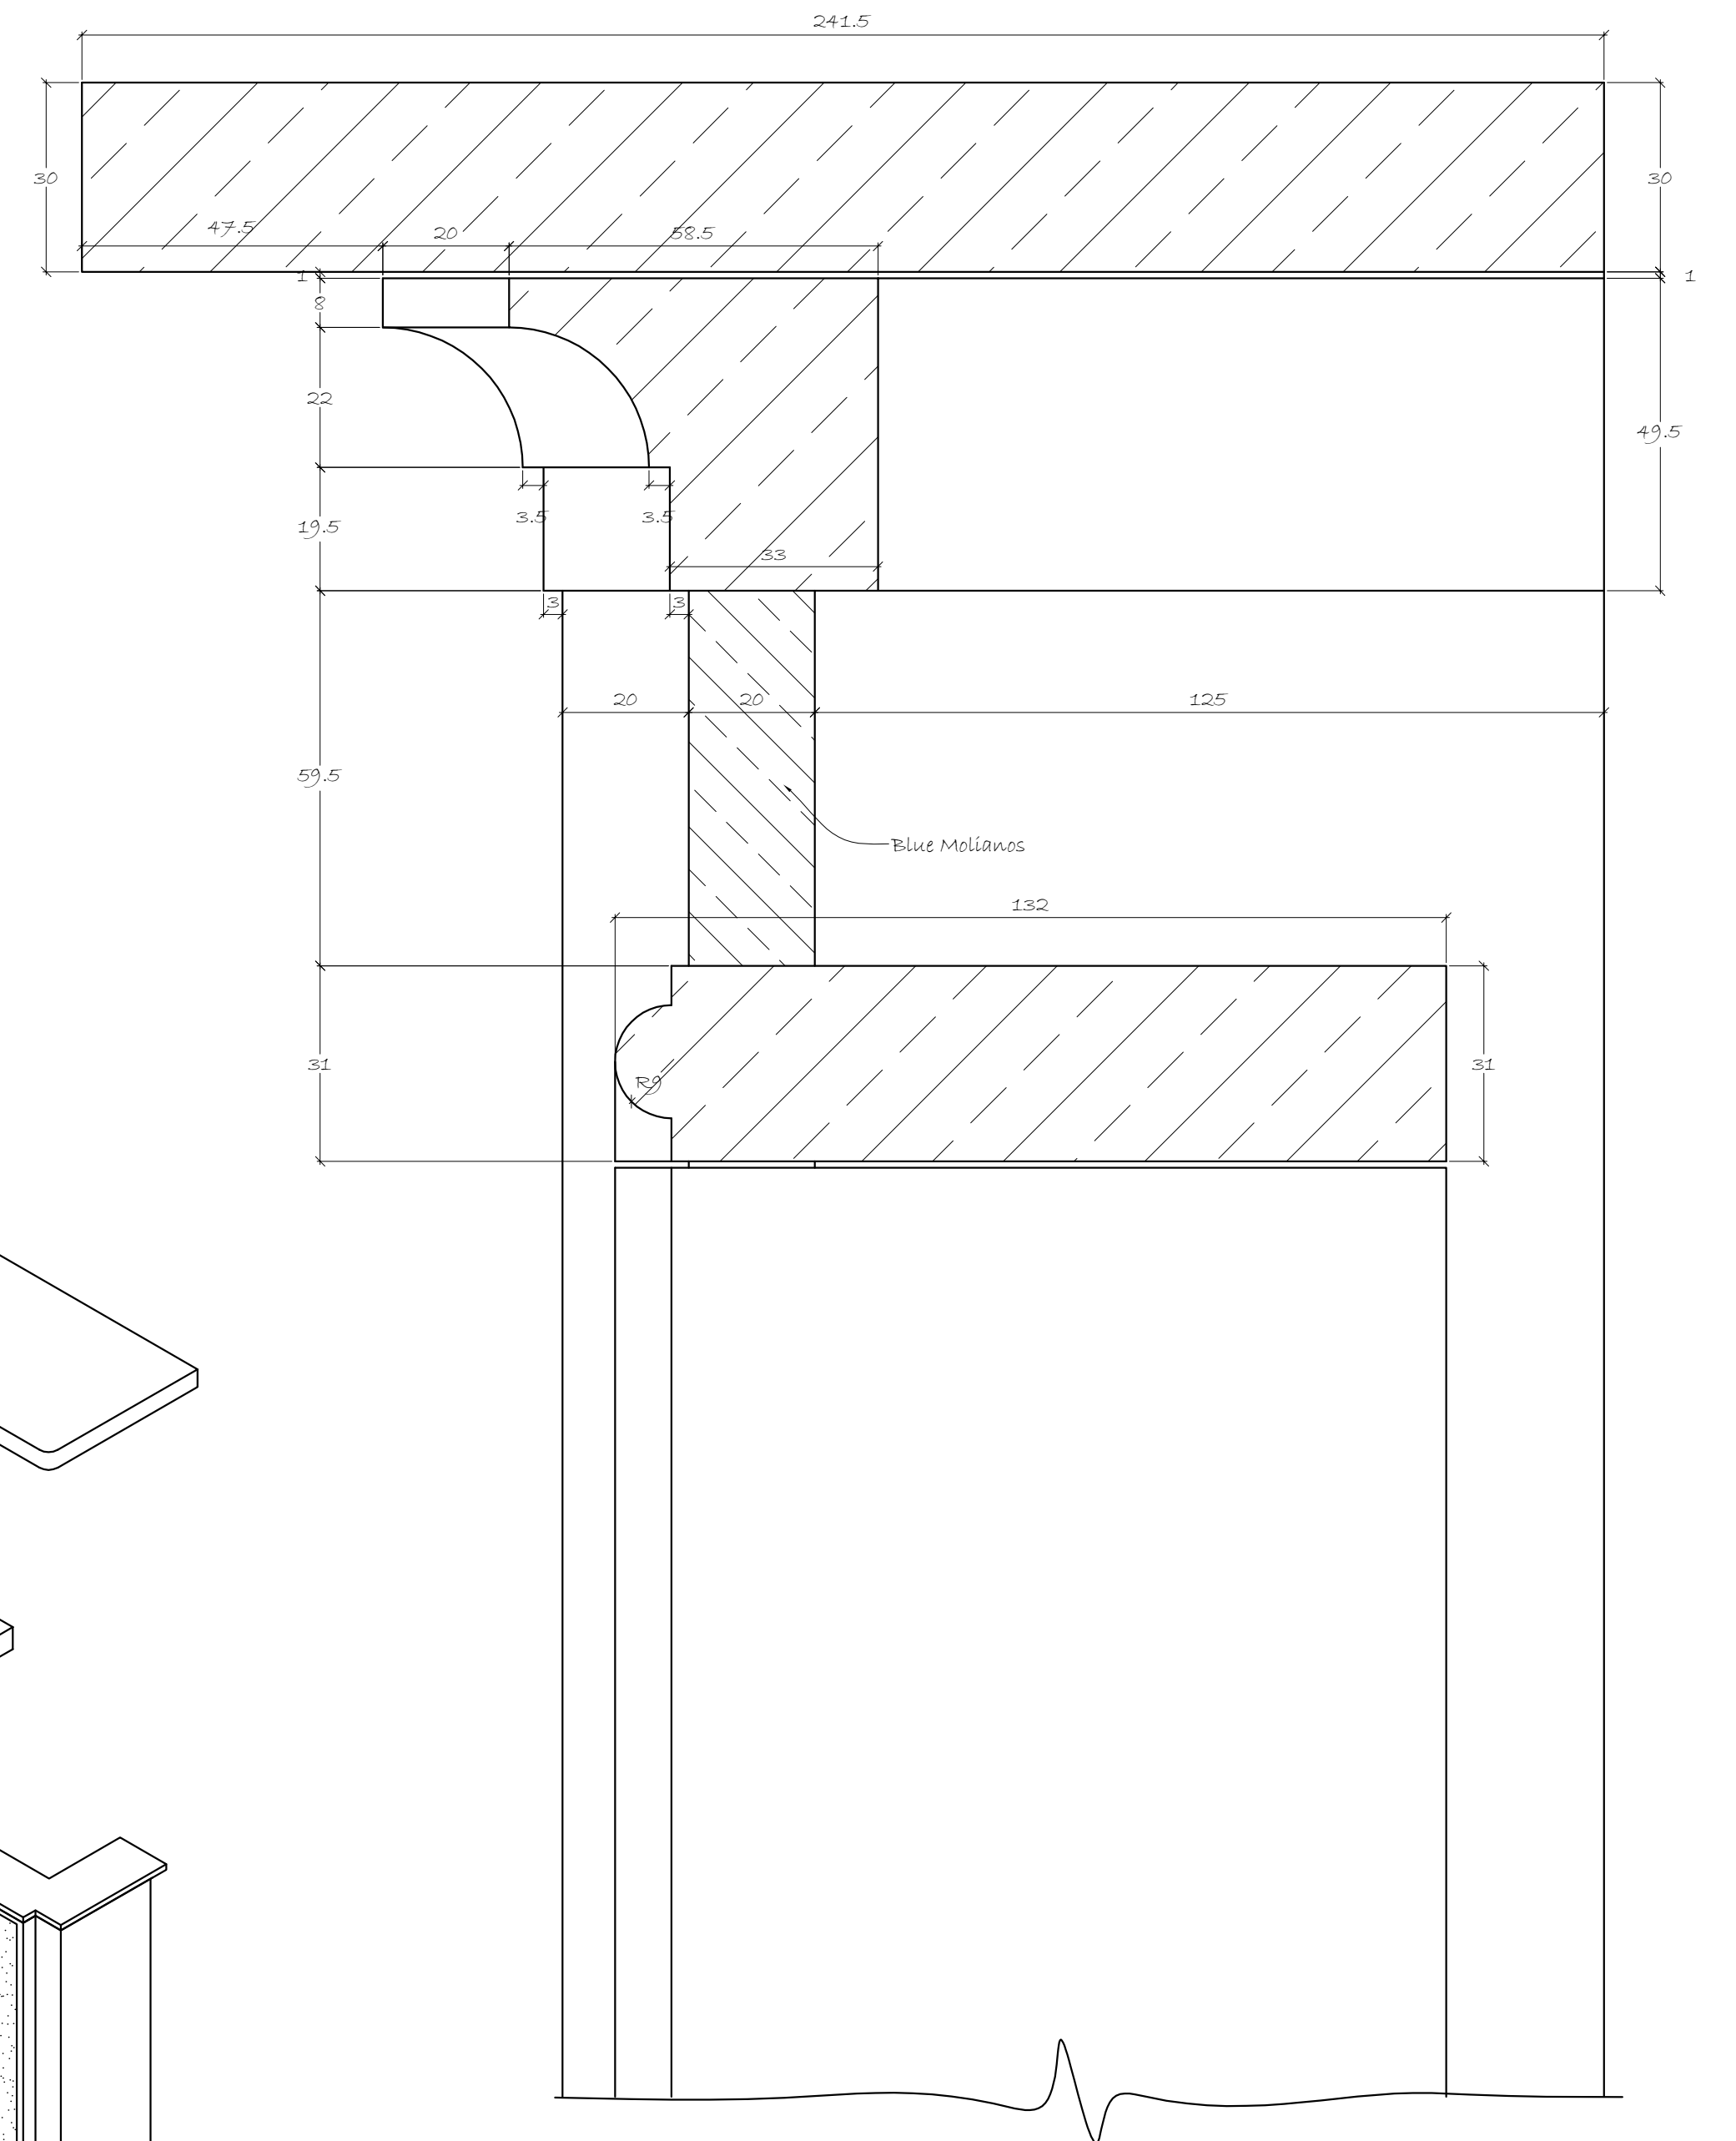

New Design
 Version 4
 (in Cabouca)
 Date: 09/04/2015 Scale: 1:10 @ A4
DRAWING NO. I48I93rI

Section B

Section C

Section A

Isometric view

Left & right jambs
 Frieze & shelf
 Left & right Footlocks
 6 No. components

CHESNEY'S		
Showroom: 194-202 Battersea Park Road, Battersea, London SW11 4ND Telephone: +44 (0) 20 7627 1410 Fax: +44 (0) 20 7622 1078 Web Site: www.chesneys.co.uk E mail: sales@chesneys.co.uk		
Title: New Design Version 4		
Material: Cabouca	Finish:	
Drawing No. 148193r1	Drawn by:	
Date: 09/04/2015	Scale: 1:1	A1