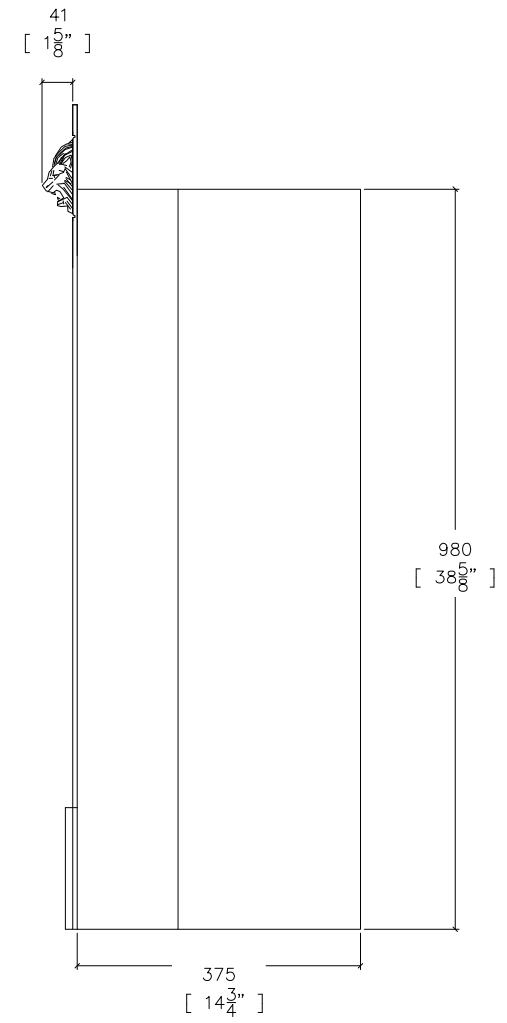

FRONT ELEVATION

SIDE ELEVATION

PLAN

THE GRAND TOUR COLLECTION  
Tim Gosling  
The POMPEII  
Register Grate

Date: 20/09/2016 Scale: 1:10 @ A4

CHESNEY'S

Head Office: 194-202 Battersea Park Road, Battersea, London SW11 4ND  
Telephone: 020 7627 1410 Fax: 020 7622 1078  
Web Site: www.chesneys.co.uk E mail: sales@chesneys.co.uk