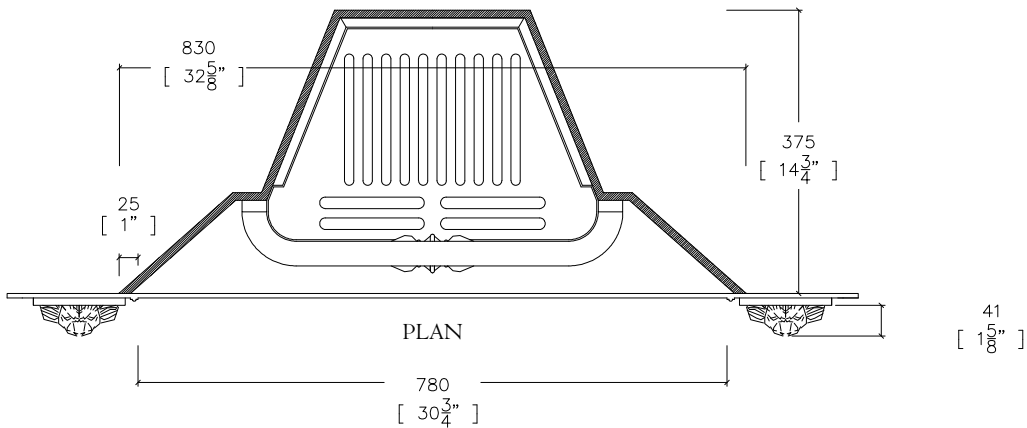

FRONT ELEVATION

SIDE ELEVATION

PLAN

THE GRAND TOUR COLLECTION  
Tim Gosling  
The POMPEII  
Register Grate

Date: 20/09/2016 Scale: 1:10 @ A4

CHESNEY'S

Head Office: 194-202 Battersea Park Road, Battersea, London SW11 4ND  
Telephone: 020 7627 1410 Fax: 020 7622 1078  
Web Site: www.chesneys.co.uk E mail: sales@chesneys.co.uk