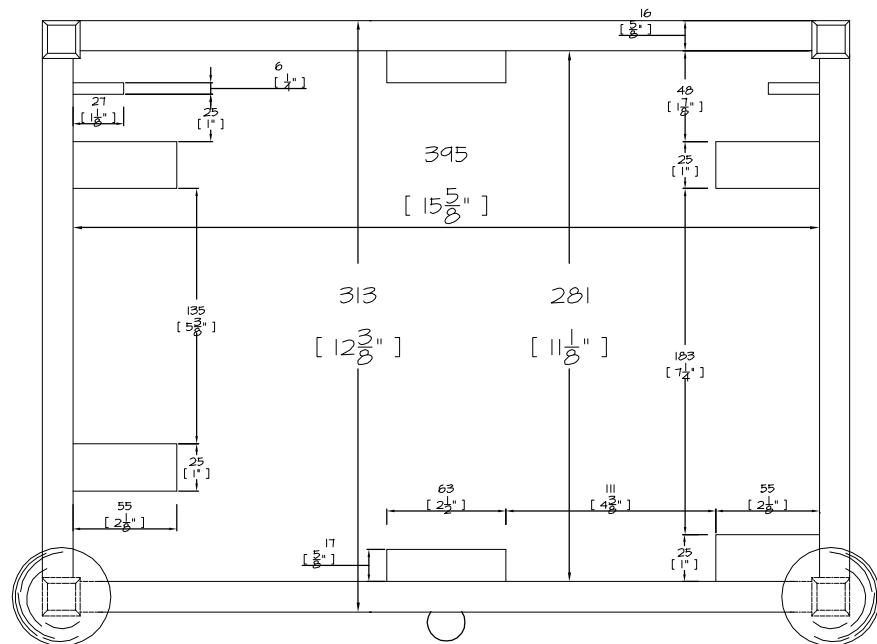

Front Elevation

Side Elevation

Plan

Popular Grate 18"

Date: 15/09/07 Scale 1:4

DRAWING NO. YT0070r1

CHESNEY'S

Head Office: 194-202 Battersea Park Road, Battersea, London SW11 4ND
 Telephone: 020 7627 1410 Fax: 020 7622 1078
 Web Site: www.chesneys.co.uk E mail: sales@chesneys.co.uk