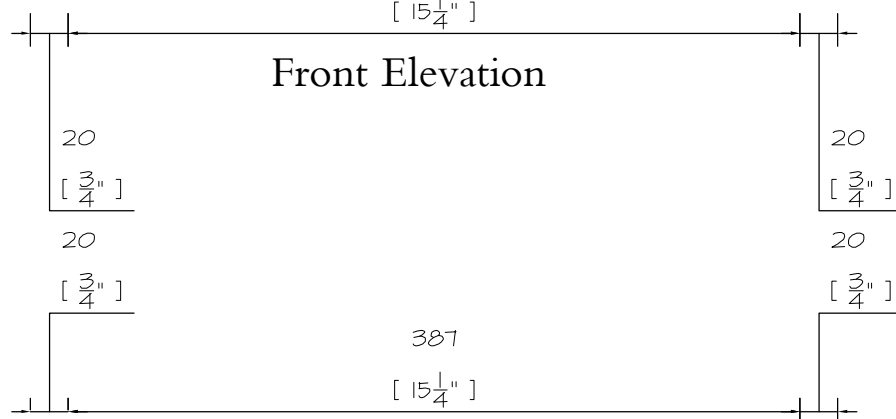

Front Elevation

Side Elevation

Plan

Popular Grate 18"

Date: 15/09/07 Scale 1:4

DRAWING NO. YT0070r1

CHESNEY'S

Head Office: 194-202 Battersea Park Road, Battersea, London SW11 4ND
 Telephone: 020 7627 1410 Fax: 020 7622 1078
 Web Site: www.chesneys.co.uk E mail: sales@chesneys.co.uk