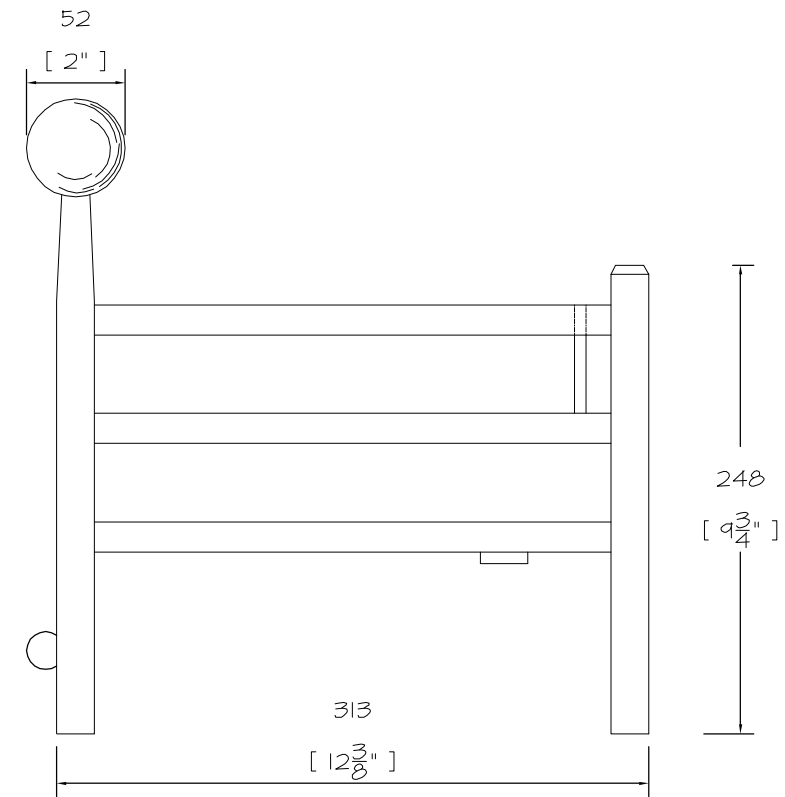

Front Elevation

Side Elevation

Plan

Popular Grate 18"

Date: 15/09/07 Scale 1:4

DRAWING NO. YT0070r1

CHESNEY'S

Head Office: 194-202 Battersea Park Road, Battersea, London SW11 4ND
 Telephone: 020 7627 1410 Fax: 020 7622 1078
 Web Site: www.chesneys.co.uk E mail: sales@chesneys.co.uk