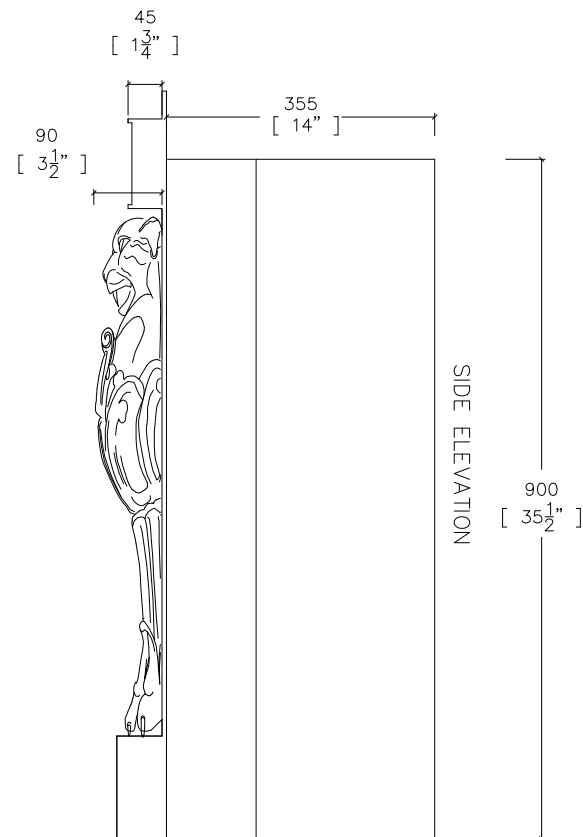

FRONT ELEVATION

PLAN

THE GRAND TOUR COLLECTION  
 Tim Gosling  
 The ROME  
 (Brass Register Surround)  
 Date: 20/09/2016 Scale: 1:10 @ A4

CHEESNEY'S

Head Office: 194-202 Battersea Park Road, Battersea, London SW11 4ND  
 Telephone: 020 7627 1410 Fax: 020 7622 1078  
 Web Site: www.chesneys.co.uk E mail: sales@chesneys.co.uk