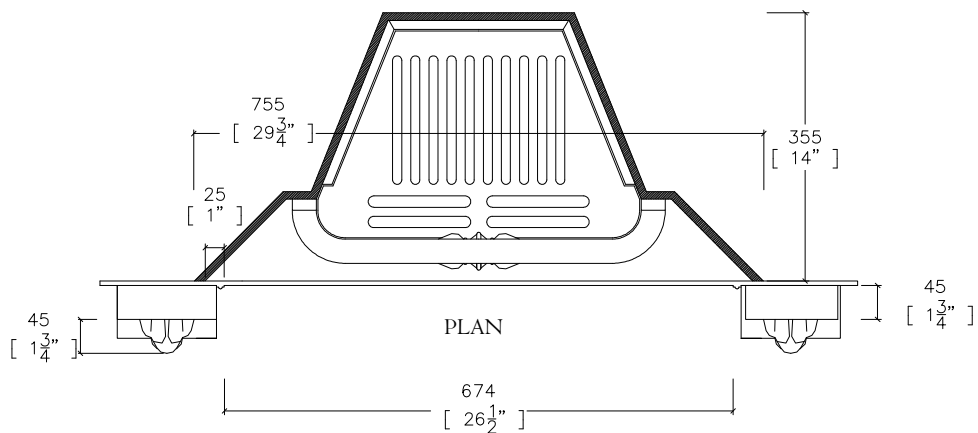

FRONT ELEVATION

PLAN

THE GRAND TOUR COLLECTION  
 Tim Gosling  
 The ROME  
 (Brass Register Surround)  
 Date: 20/09/2016 Scale: 1:10 @ A4

CHEESNEY'S

Head Office: 194-202 Battersea Park Road, Battersea, London SW11 4ND  
 Telephone: 020 7627 1410 Fax: 020 7622 1078  
 Web Site: www.chesneys.co.uk E mail: sales@chesneys.co.uk