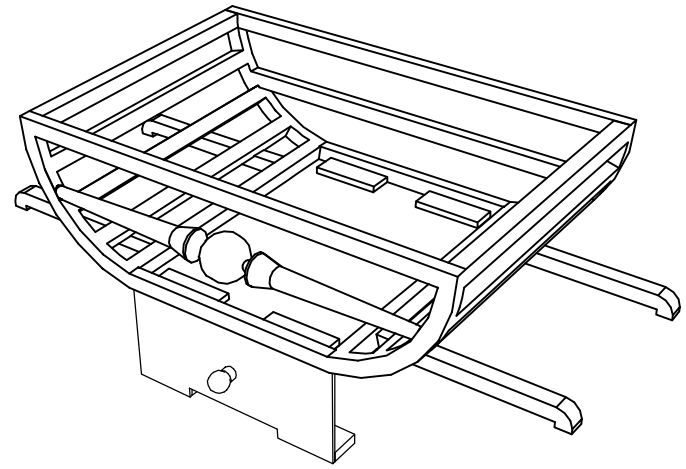

Front Elevation

Side Elevation

Morris Fire Basket for Dogs 18"

Drawing No.DGS0050

Date 24 April 2009