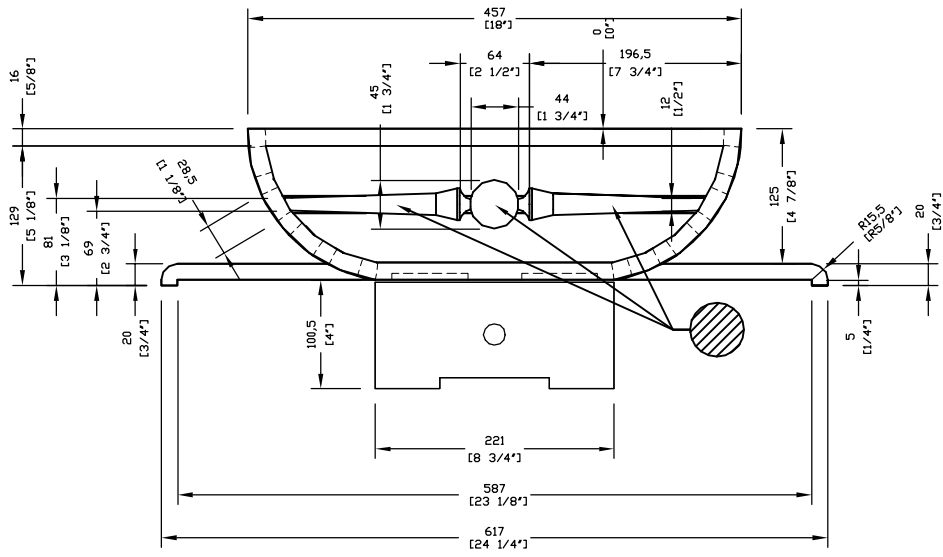

Front Elevation

Side Elevation

Morris Fire Basket for Dogs 18"

Drawing No.DGS0050

Date 24 April 2009