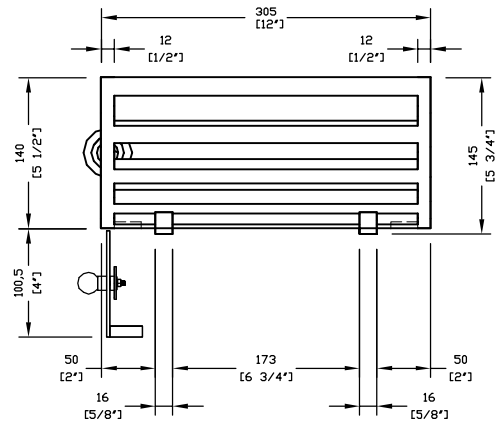

Front Elevation

Side Elevation

Morris Fire Basket for Dogs 18"

Drawing No.DGS0050

Date 24 April 2009