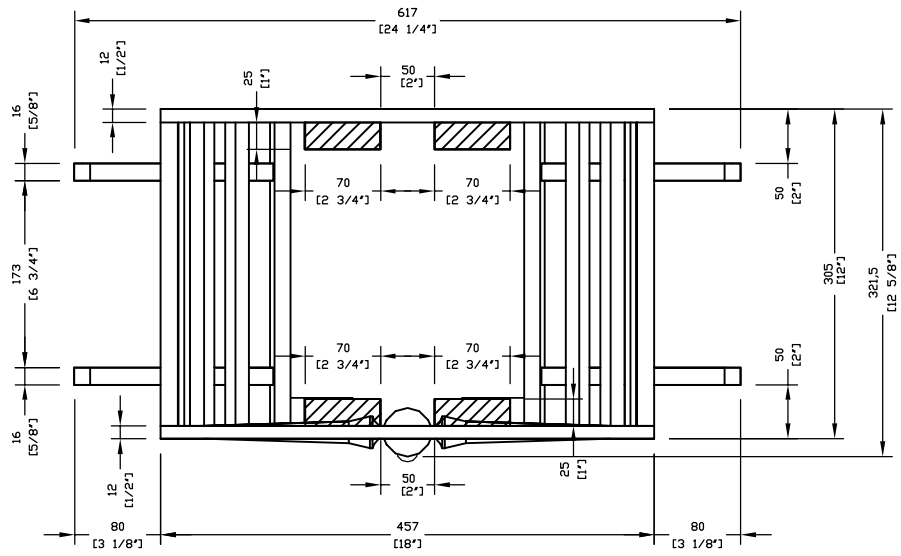

CHESNNEY'S

Head Office: 194-202 Battersea Park Road, Battersea, London SW11 4ND
Telephone: 020 7627 1410 Fax: 020 7622 1078
Web Site: www.chesneys.co.uk E mail: sales@chesneys.co.uk

Plan