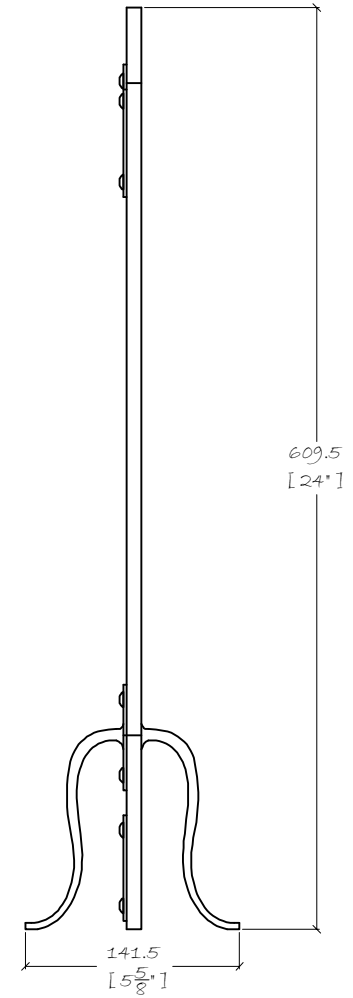

FRONT ELEVATION

SIDE ELEVATION

PLAN

The Avebury Fire Screen 30"

Date: 16/05/2011 Scale: 1:5 @ A4  
 DRAWING NO. I4021