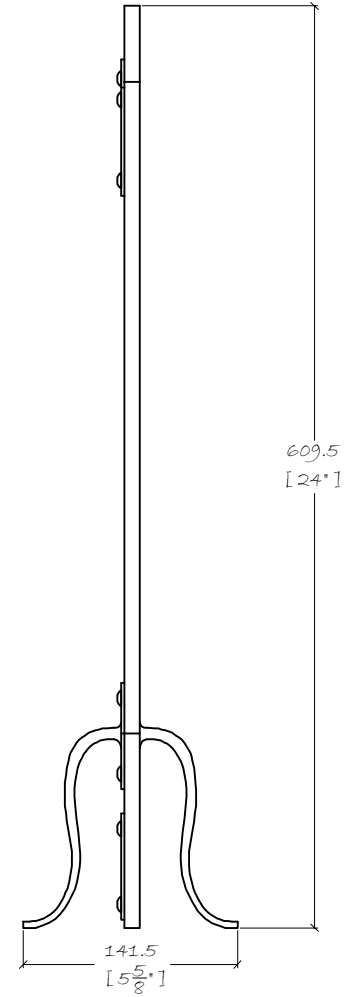

FRONT ELEVATION

SIDE ELEVATION

PLAN

The Avebury Fire Screen 26"

Date: 16/05/2011 Scale: 1:5 @ A4

DRAWING NO. I4022