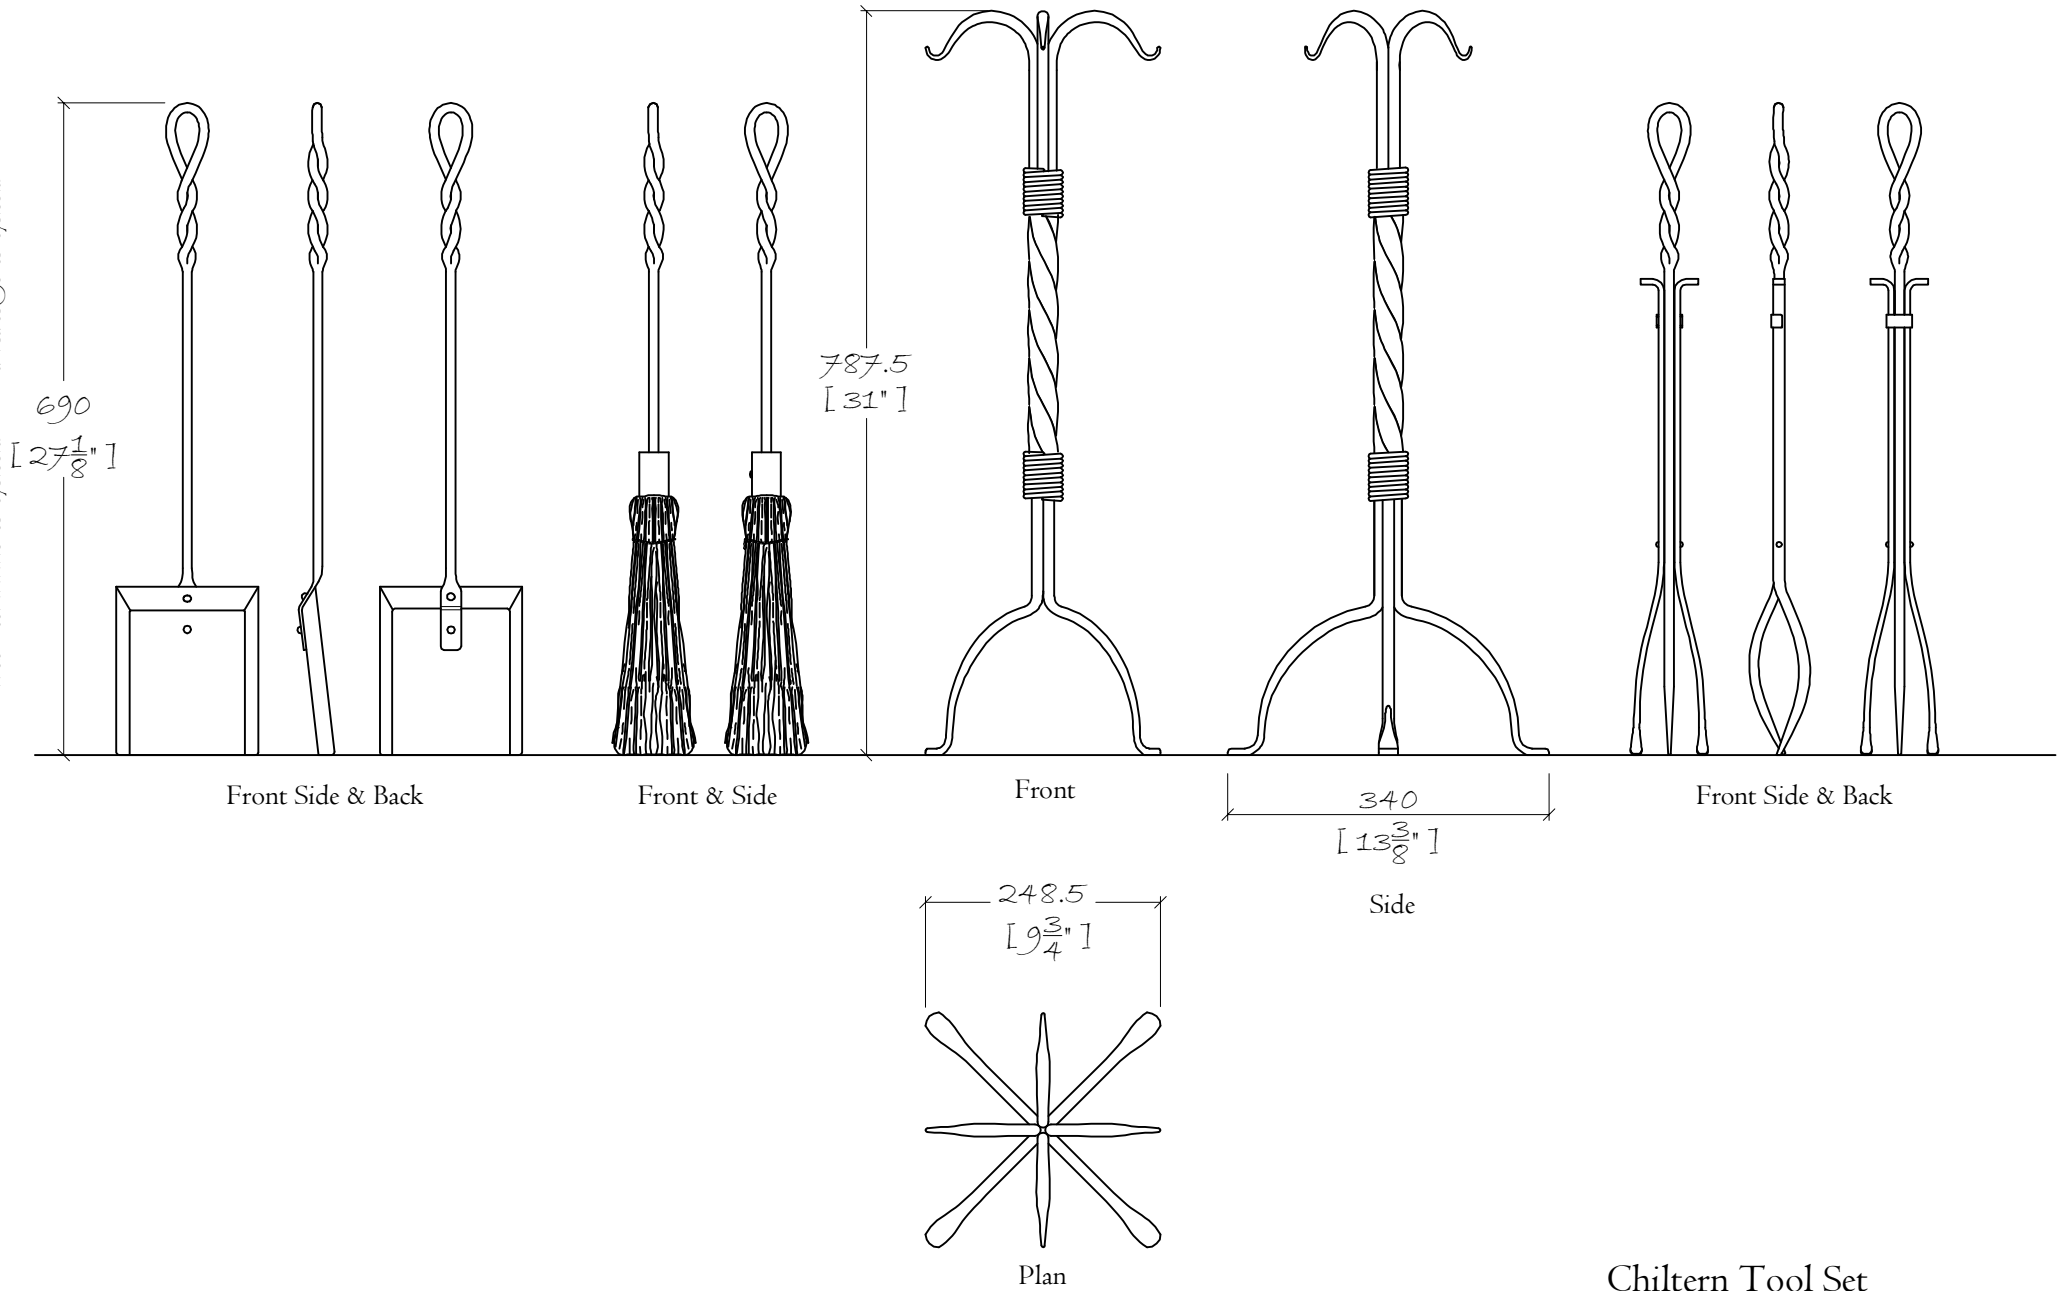

Head Office: 194-202 Battersea Park Road, Battersea, London SW11 4ND
 Telephone: 020 7627 1410 Fax: 020 7622 1078
 Web Site: www.chesneys.co.uk E-mail: sales@chesneys.co.uk

CHESNEY'S

Chiltern Tool Set
 Date: 19/05/2011 Scale: 1:8 @ A4
 DRAWING NO. I4001