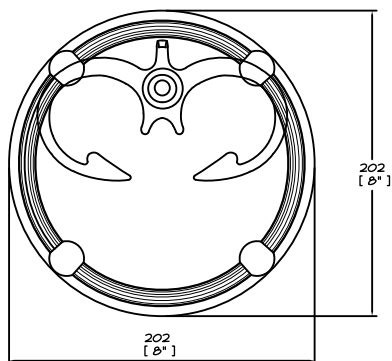

FRONT ELEVATION

SIDE ELEVATION

PLAN

Cotswold Tool Stand

Date: 07/06/2010 Scale: NTS@A4

DRAWING NO.30103r3