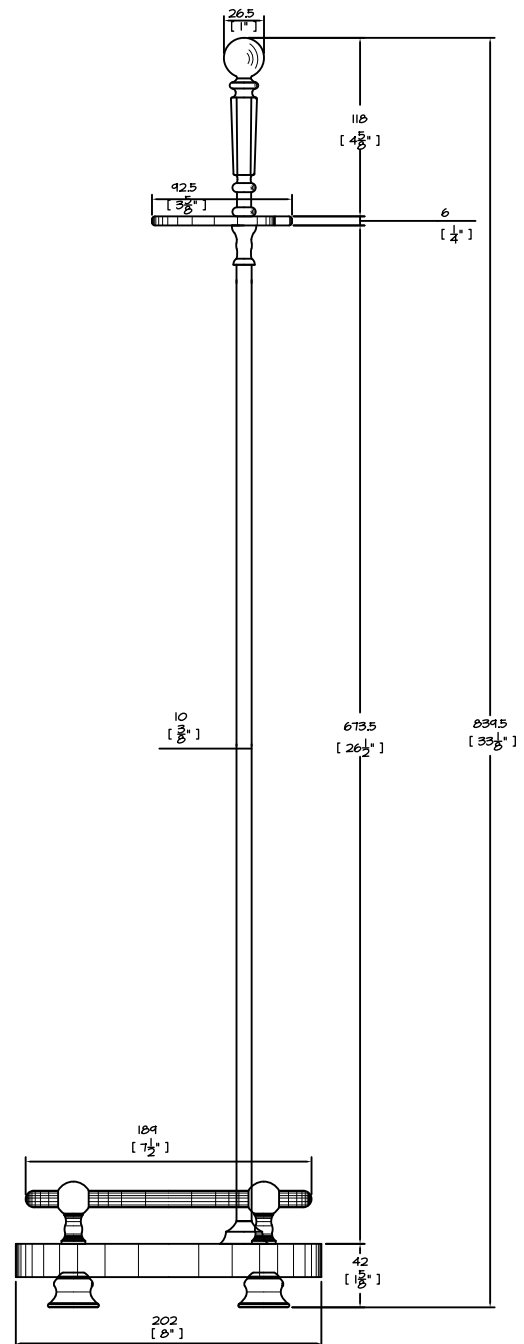

FRONT ELEVATION

SIDE ELEVATION

PLAN

Cotswold Tool Stand

Date: 07/06/2010 Scale: NTS@A4

DRAWING NO.30103r3