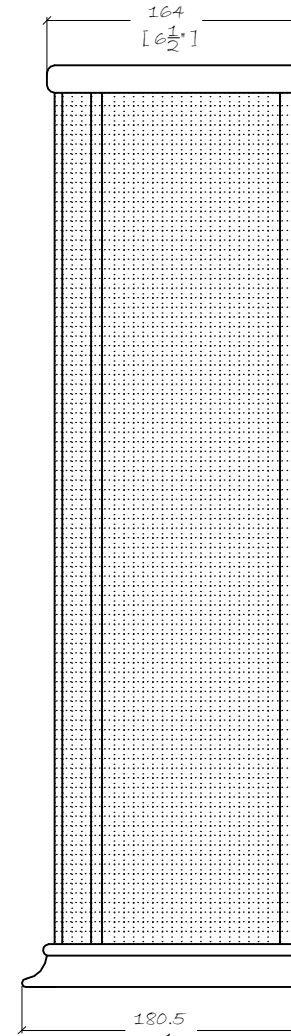

FRONT ELEVATION

SIDE ELEVATION

The Penrose Fire Screen 26"

Date: 16/05/2011 Scale: 1:5 @ A4

DRAWING NO.14017