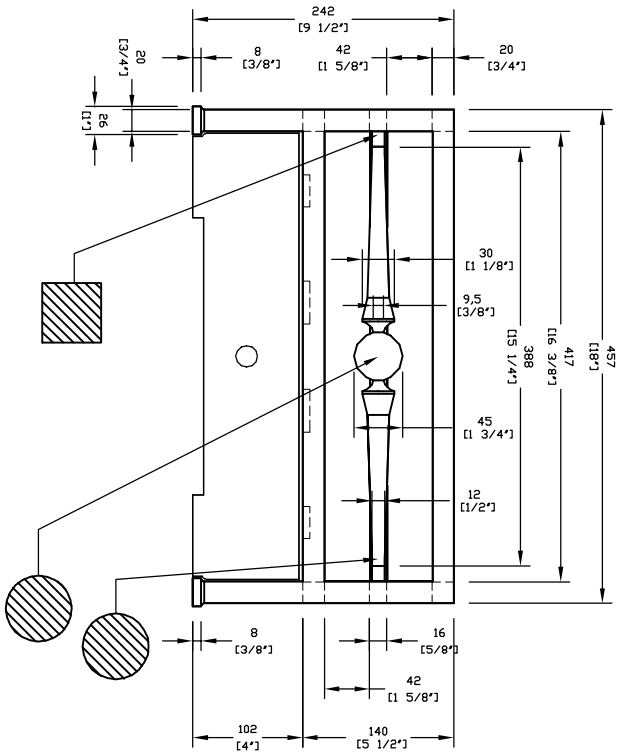

Perspective View

Plan

Front Elevation

Side Elevation

Byron Freestanding Fire Basket 18"
Drawing No.DGS0058

Date 24 April 2009