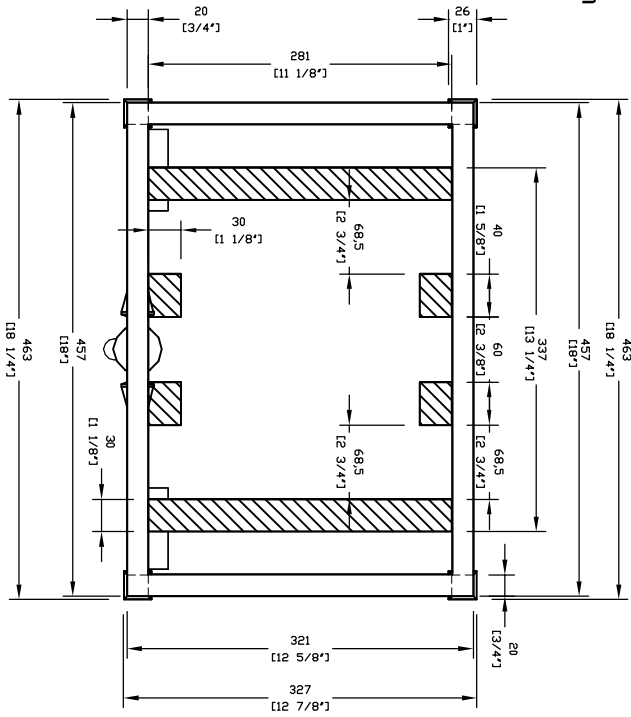

Perspective View

Plan

Front Elevation

Side Elevation

Byron Freestanding Fire Basket 18"
Drawing No.DGS0058

Date 24 April 2009