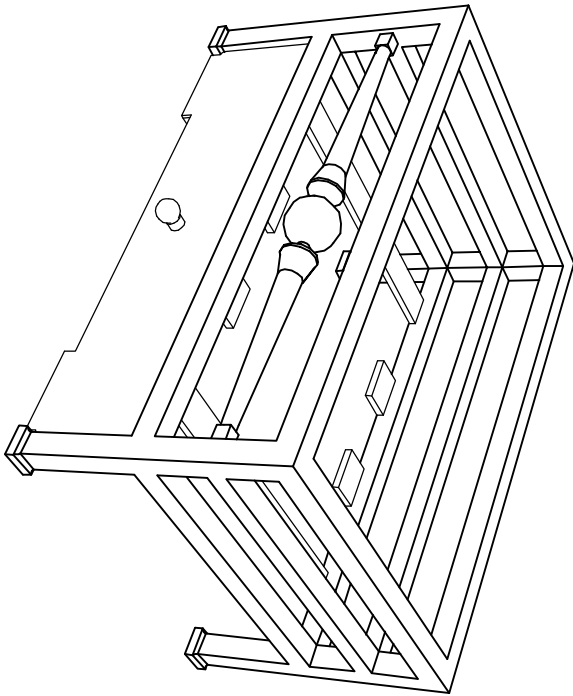

Perspective View

Plan

Front Elevation

Side Elevation

Byron Freestanding Fire Basket 18"
Drawing No.DGS0058

Date 24 April 2009