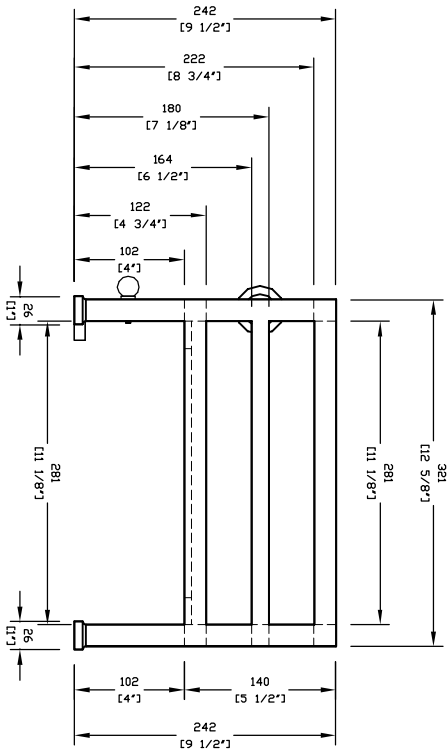

Perspective View

Plan

Front Elevation

Side Elevation

Byron Freestanding Fire Basket 18"
Drawing No.DGS0058

Date 24 April 2009