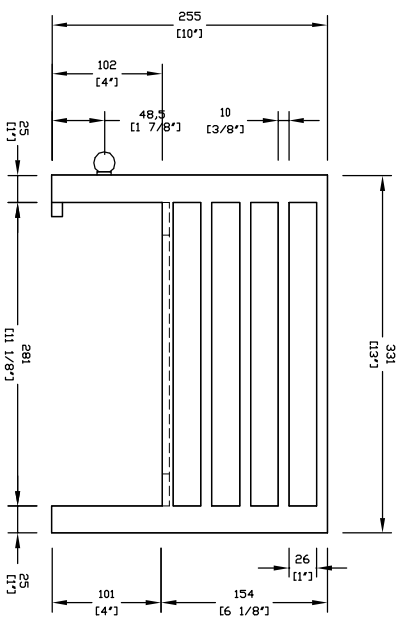

Perspective View

Plan

Front Elevation

Side Elevation

Osborne Fire Basket 18"
Drawing No. DGS0064

Date 24 April 2009