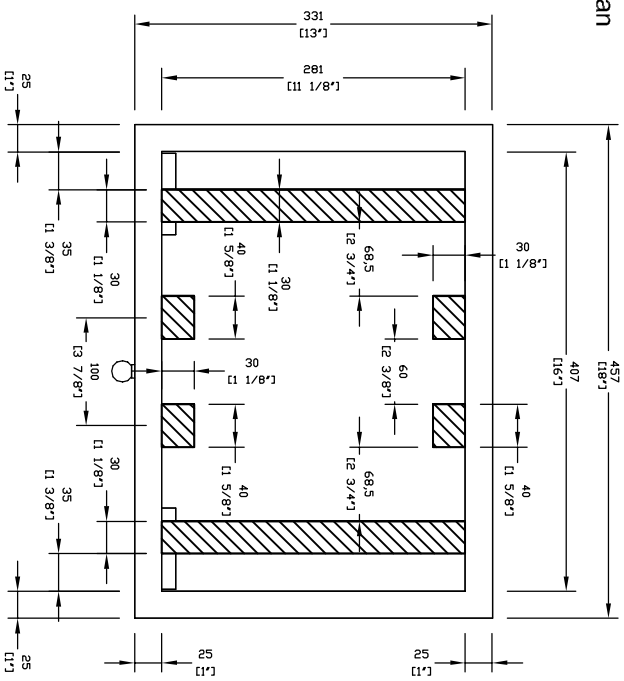

Perspective View

Plan

Front Elevation

Side Elevation

Osborne Fire Basket 18"
Drawing No. DGS0064

Date 24 April 2009