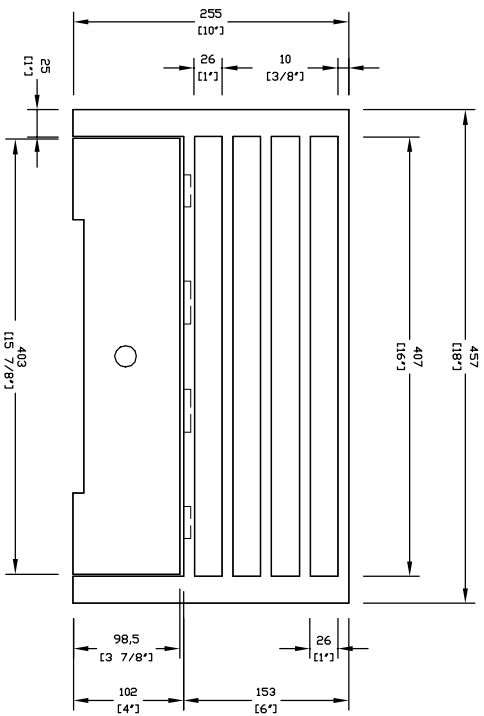

Perspective View

Plan

Front Elevation

Side Elevation

Osborne Fire Basket 18"
Drawing No. DGS0064

Date 24 April 2009