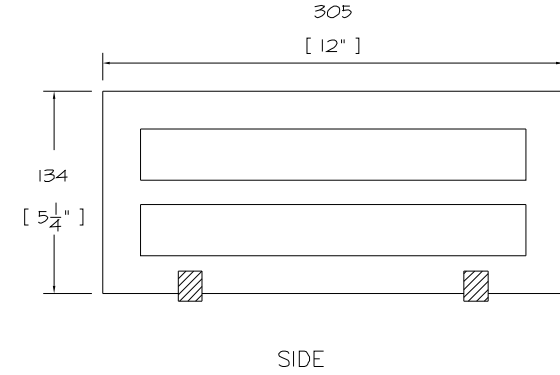

Ref: SOHO BASKETS  
**SOHO FOR DOGS 18"**

Date: 03/27/2015 Scale 1:5

**DRAWING NO. YT0010r2**