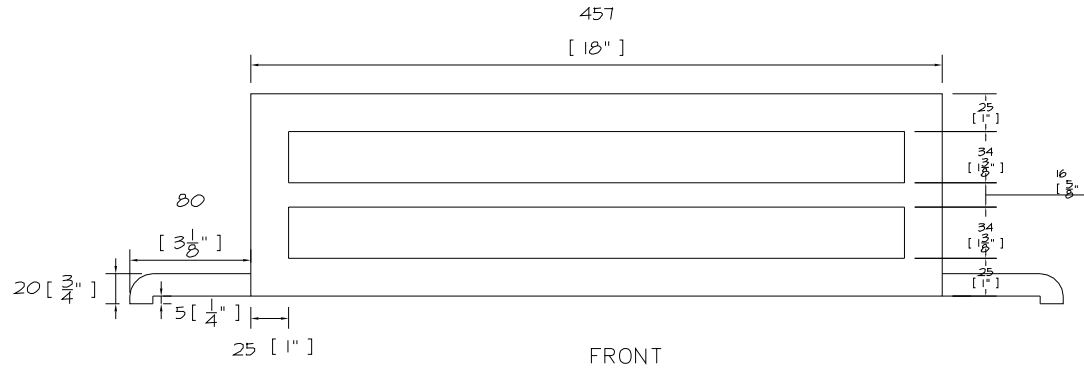

Ref: SOHO BASKETS  
**SOHO FOR DOGS 18"**

Date: 03/27/2015 Scale 1:5

**DRAWING NO. YT0010r2**