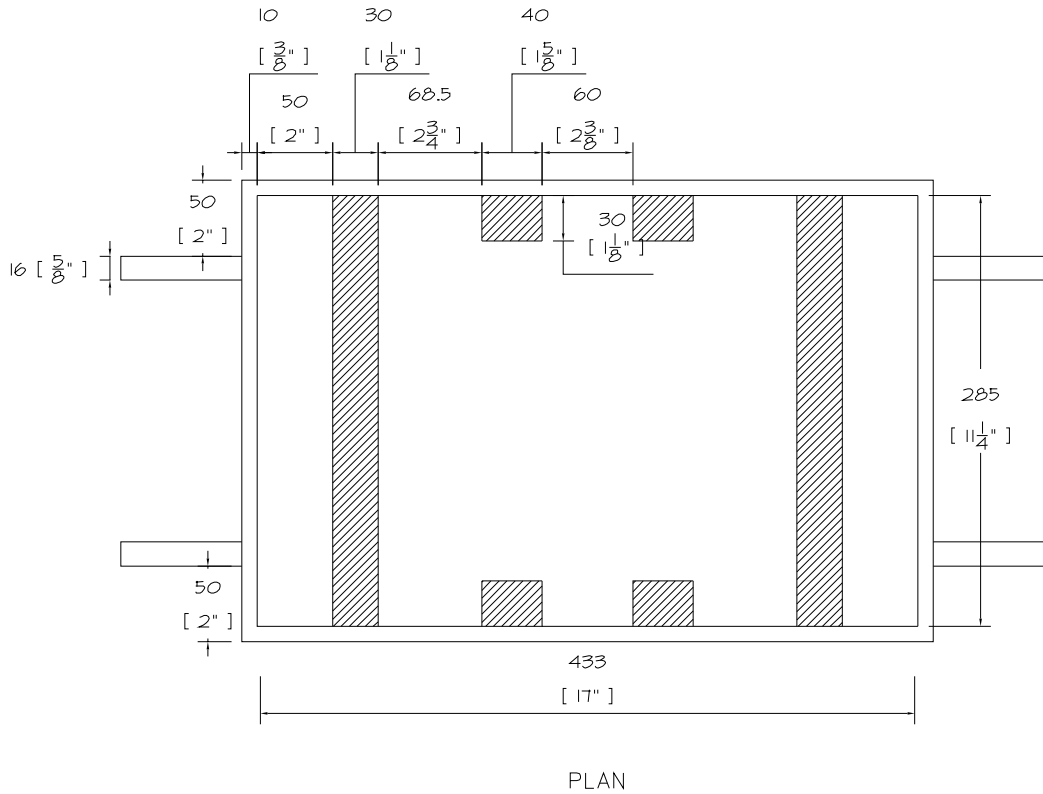

Ref: SOHO BASKETS  
**SOHO FOR DOGS 18"**

Date: 03/27/2015 Scale 1:5

**DRAWING NO. YT0010r2**