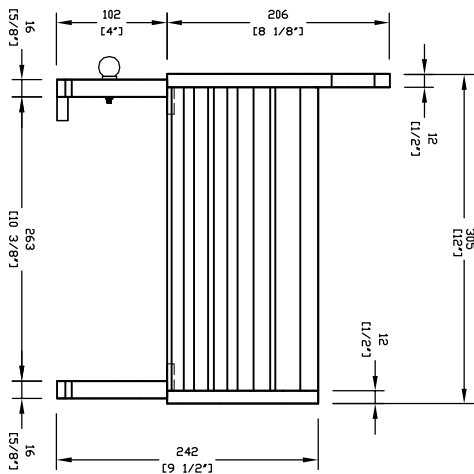

Plan

Perspective View

Front Elevation

Side Elevation

Tyndale Freestanding Fire Basket 18"
 Drawing No. DGS0044
 Date 24 April 2009