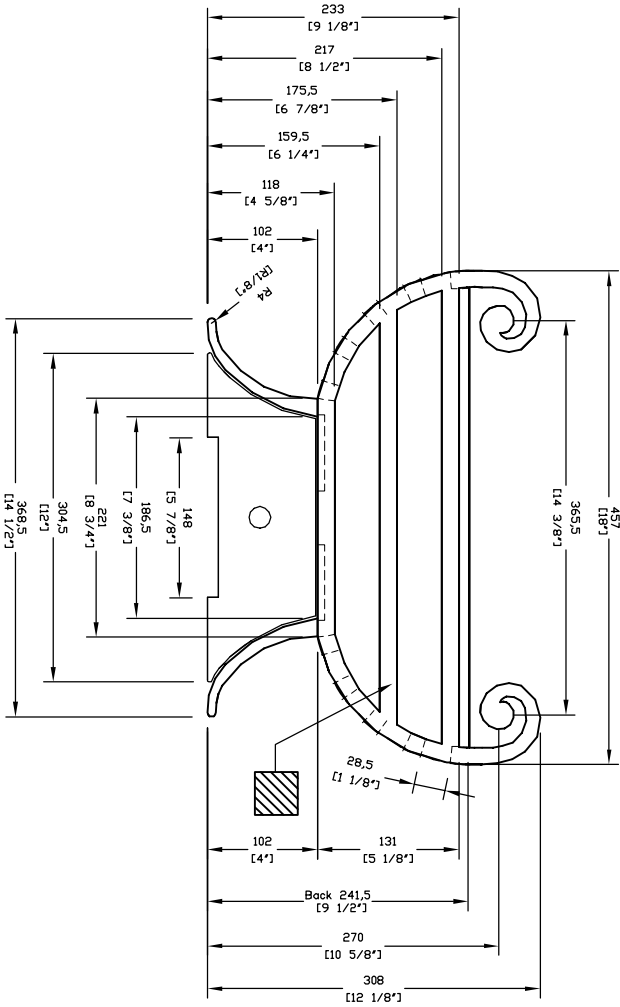

Plan

Perspective View

Front Elevation

Side Elevation

Tyndale Freestanding Fire Basket 18"
 Drawing No. DGS0044
 Date 24 April 2009