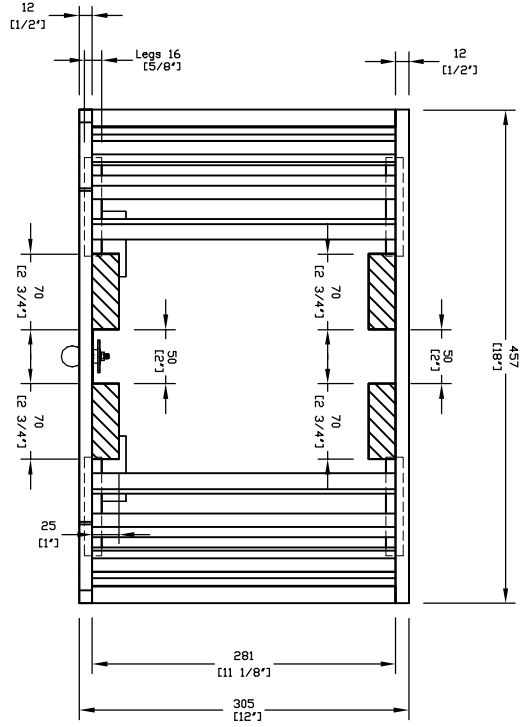

Plan

Perspective View

Front Elevation

Side Elevation

Tyndale Freestanding Fire Basket 18"
 Drawing No. DGS0044
 Date 24 April 2009