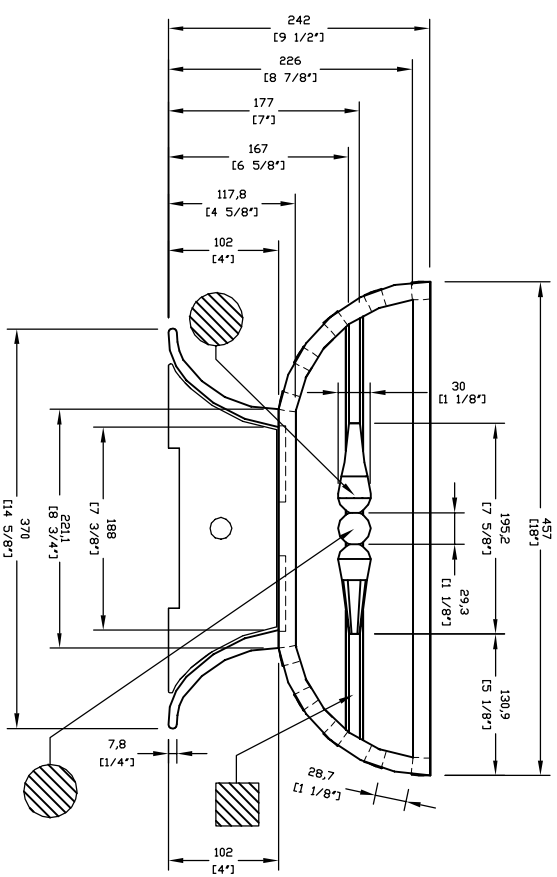

Plan

Perspective View

Front Elevation

Side Elevation

Baird Freestanding Fire Basket 18"
Drawing No.DGS0052

Date 24 April 2009