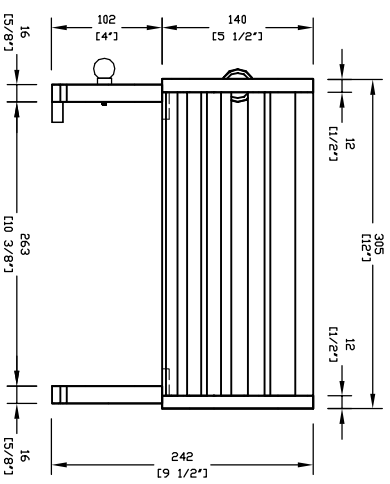

Plan

Perspective View

Front Elevation

Side Elevation

Baird Freestanding Fire Basket 18"
Drawing No.DGS0052

Date 24 April 2009