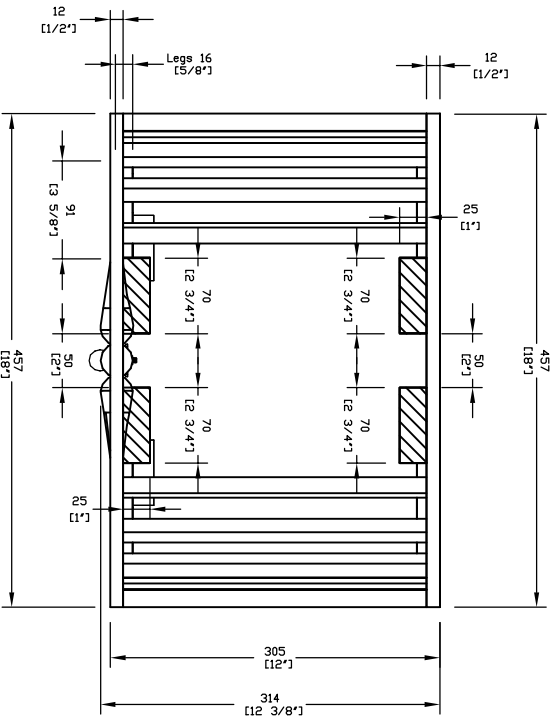

Plan

Perspective View

Front Elevation

Side Elevation

Baird Freestanding Fire Basket 18"
Drawing No.DGS0052

Date 24 April 2009