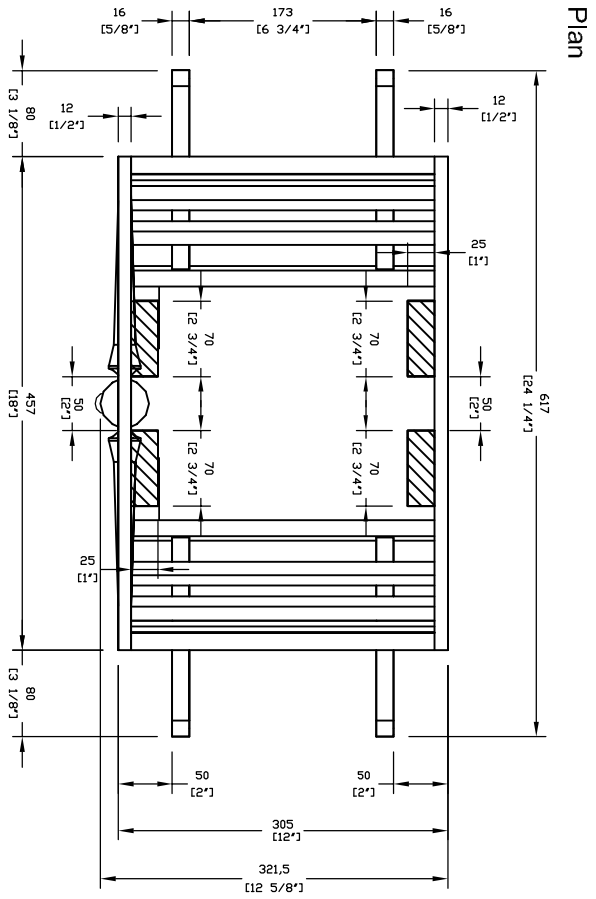

Front  
Elevation

Plan

Perspective  
View

Side  
Elevation

Morris Fire Basket for Dogs 18"  
 Drawing No. DGS0050

Date 24 April 2009