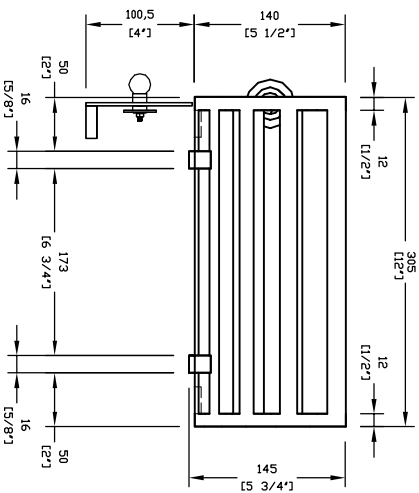

Front  
Elevation

Plan

Perspective  
View

Side  
Elevation

Morris Fire Basket for Dogs 18"  
 Drawing No. DGS0050

Date 24 April 2009