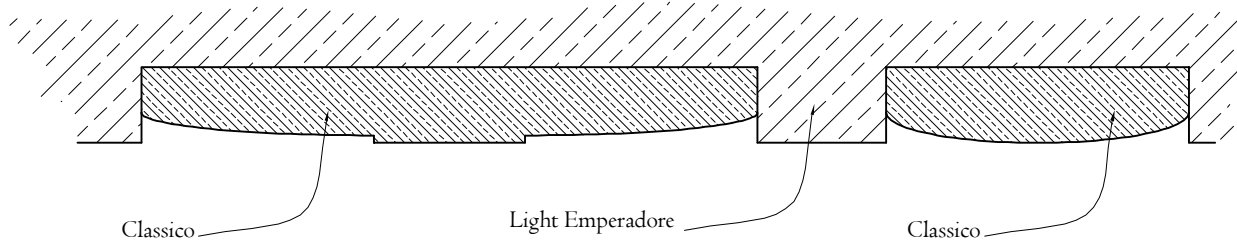

PLAN

SIDE ELEVATION

Bunny Williams Design I
 (Light Imperadore)
 Date: 26/06/2013 Scale: 1:10 @ A4
 DRAWING NO. I4489r5/I

Inlay Section